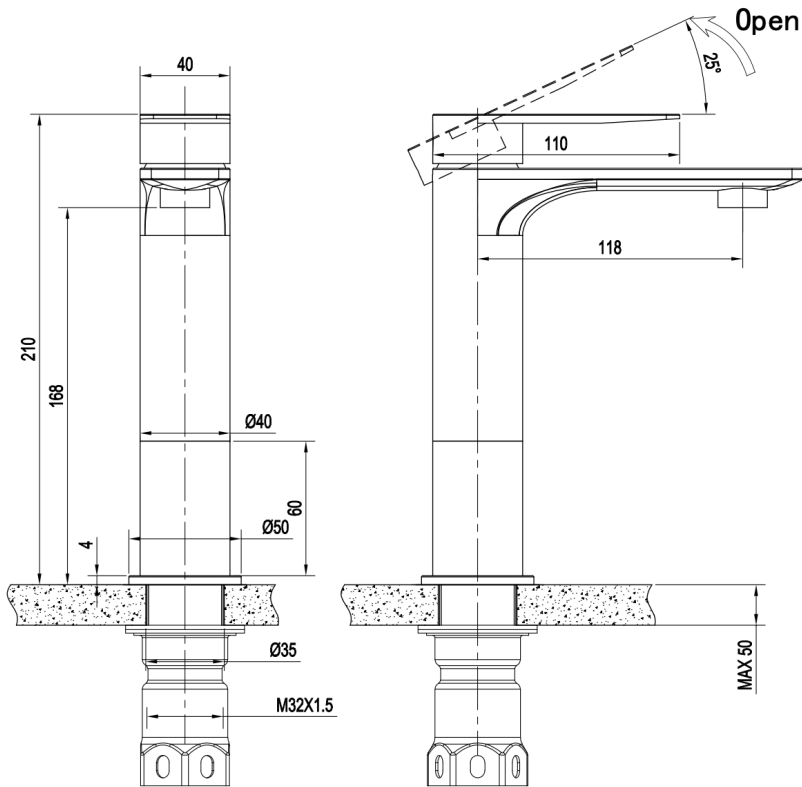

St George

ST-CON-1000M-BB

Basin Mixer - Concord
Brushed Brass

Specifications

Materials	304 Grade Stainless Steel
Cartridge	Kerox - Ceramic disc cartridge
Cartridge size	35mm
Working Pressures	150kPa - 500 Kpa
Operating Temperature	1°C - 65°C
Reg Number	T44738
WELS rating	5 Star 5.0L/Min
Warranty	Lifetime Warranty on Cartridge* 1 year parts and labour*