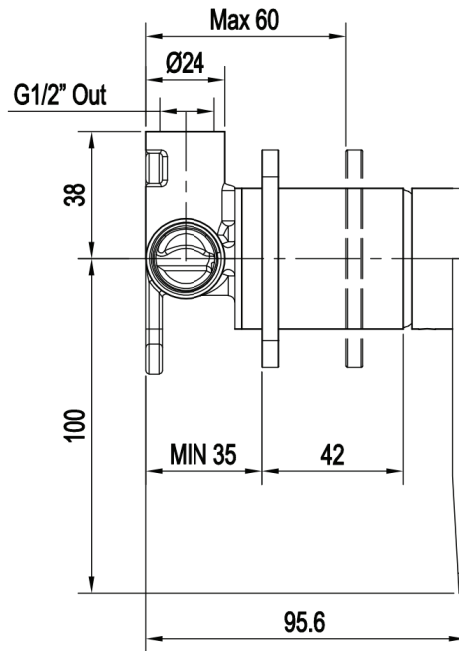

## Specifications

Materials	304 Grade Stainless Steel
Cartridge	Kerox - Ceramic disc cartridge
Cartridge size	35mm
Working Pressures	150kPa - 500 Kpa
Operating Temperature	1°C - 65°C
Warranty	Lifetime Warranty on Cartridge* 1 year parts and labour*