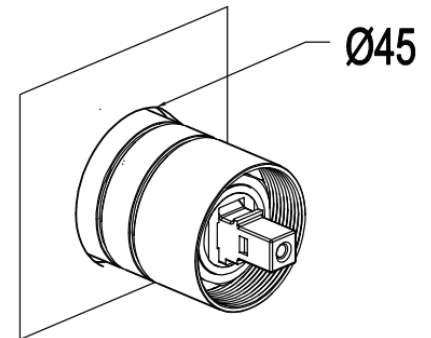

## Specifications

Materials	304 Grade Stainless Steel
Cartridge	Kerox - Ceramic disc cartridge
Cartridge size	35mm
Working Pressures	150kPa - 500 Kpa
Operating Temperature	1°C - 65°C
Warranty	Lifetime Warranty on Cartridge* 1 year parts and labour*