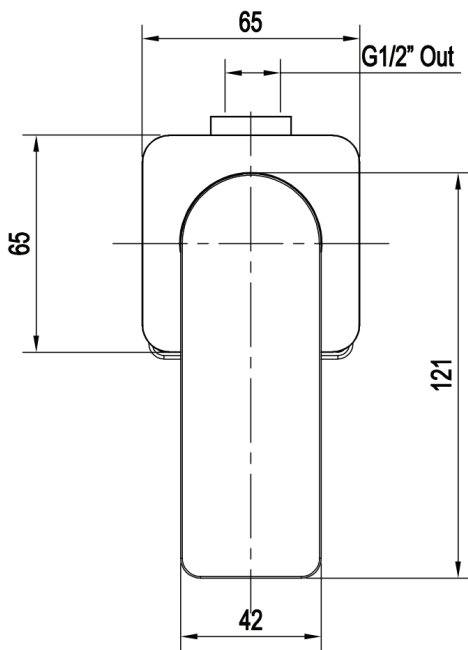

## Specifications

Materials	304 Grade Stainless Steel
Cartridge	Kerox - Ceramic disc cartridge
Cartridge size	35mm
Working Pressures	150kPa - 500 Kpa
Operating Temperature	1°C - 65°C
Warranty	Lifetime Warranty on Cartridge* 1 year parts and labour*