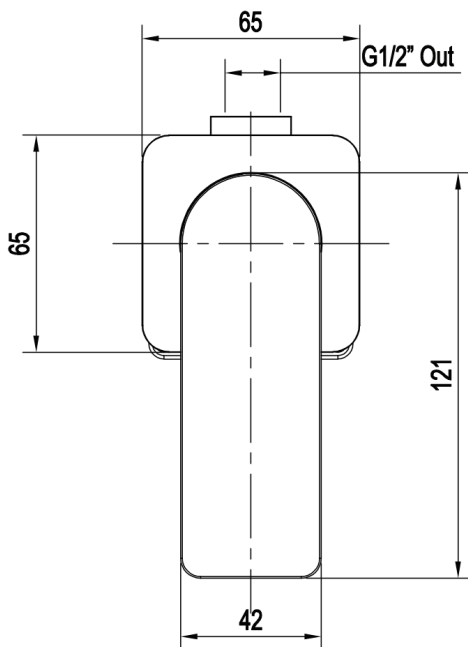

## Specifications

Materials	304 Grade Stainless Steel
Cartridge	Kerox - Ceramic disc cartridge
Cartridge size	35mm
Working Pressures	150kPa - 500 Kpa
Operating Temperature	1°C - 65°C
Warranty	Lifetime Warranty on Cartridge* 1 year parts and labour*