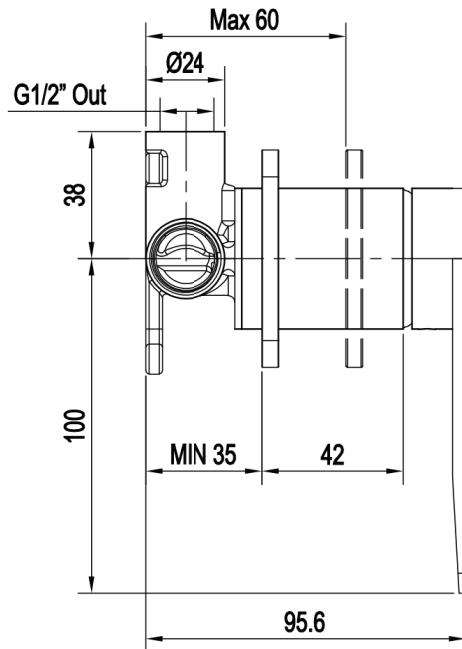

## Specifications

Materials	304 Grade Stainless Steel
Cartridge	Kerox - Ceramic disc cartridge
Cartridge size	35mm
Working Pressures	150kPa - 500 Kpa
Operating Temperature	1°C - 65°C
Warranty	Lifetime Warranty on Cartridge* 1 year parts and labour*