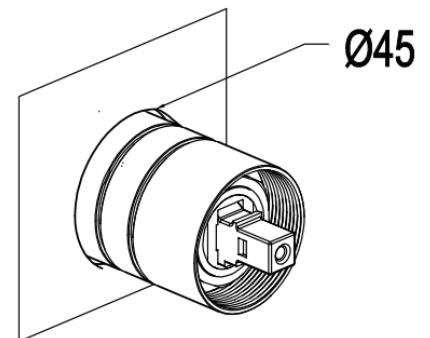

## Specifications

Materials	304 Grade Stainless Steel
Cartridge	Kerox - Ceramic disc cartridge
Cartridge size	35mm
Working Pressures	150kPa - 500 Kpa
Operating Temperature	1°C - 65°C
Warranty	Lifetime Warranty on Cartridge* 1 year parts and labour*