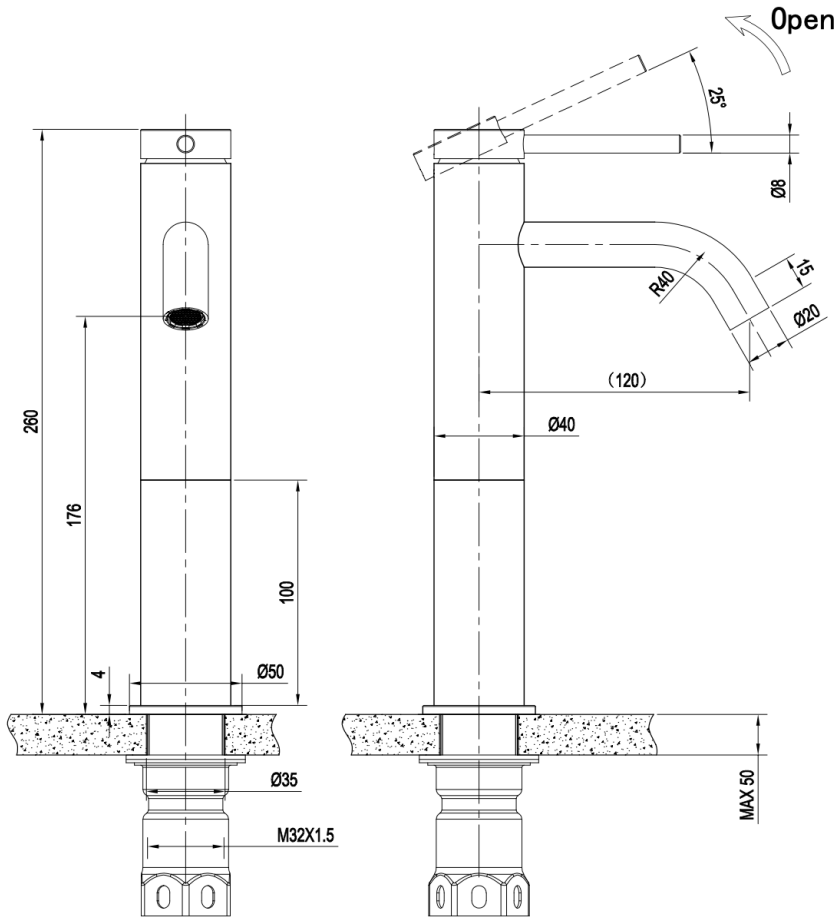

## ST-NW-1000H-BB

Basin Mixer - Newport  
Brushed Brass

## Specifications

Materials	304 Grade Stainless Steel
Cartridge	Kerox - Ceramic disc cartridge
Cartridge size	35mm
Working Pressures	150kPa - 500 Kpa
Operating Temperature	1°C - 65°C
Reg Number	T44738
WELS rating	5 Star 5.0L/Min
Warranty	Lifetime Warranty on Cartridge* 1 year parts and labour*