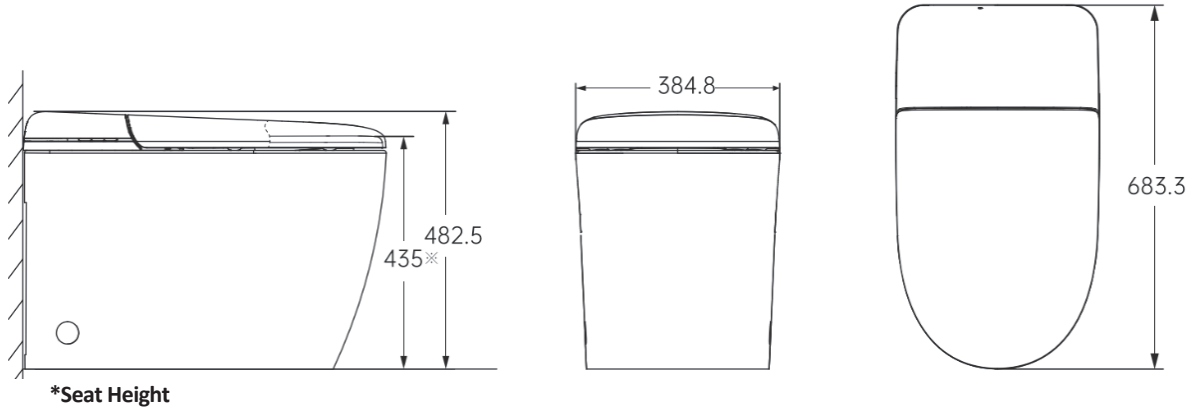

St George

Australia 1947

Product Information

Product Code: Mosman ST-ZTT-500

*Seat Height (Floor to Top of Seat) :435mm

Product Size:683L x 384W X 482H

Set out:

S Trap: 140mm-260mm

P Trap: 180mm

Applicable Voltage : AC 220-240V/50Hz

Power : 1200W

Working Water Pressure: 250kpa - 500kpa

Feature:

Waterfilm™

–Pre-rinses the bowl surface to reduce stains and improve hygiene.

Verticoat™ Ceramic Shield

–An enhanced ultra-smooth glaze that minimizes surface friction, reducing build-up and maintaining a cleaner bowl with less effort.

Built-in Tank

–Integrated water tank ensures stable flushing even with low pressure.

Antibacterial Surface

–Special surface treatment helps inhibit bacterial growth.

Automatic open/close Lid

UV Sterilization – Washing Water

–UV-treated water for enhanced hygiene during washing.

UV Sterilization – Wand

–UV sterilization keeps the spray wand clean and sanitary.

Automatic Flush

–Hands-free automatic flushing for improved hygiene.

Pulsating Cleansing

–Pulsating water spray for a massage-like cleansing effect.

Female Soft Cleansing

Deodoriser

–Automatic deodorising system keeps the bathroom fresh.