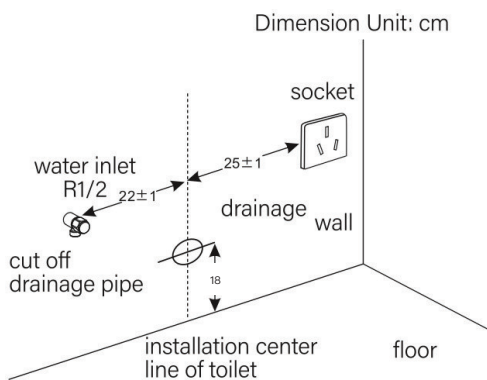

–UV sterilization keeps the spray wand clean and sanitary.

Automatic Flush

–Hands-free automatic flushing for improved hygiene.

Pulsating Cleansing

–Pulsating water spray for a massage-like cleansing effect.

Female Soft Cleansing

Deodoriser

–Automatic deodorising system keeps the bathroom fresh.

Heated Seat

Dryer

Night Light

Energy Saving

Remark: It is recommended to install water and electricity according to the dimensions shown in the diagram, otherwise it may cause the risk of pipe bending.

*Toilet complies with WMTS-051 and features an integrated Atmospheric Vacuum Breaker (AVB) that satisfies the high-hazard back-flow prevention criteria of AS/NZ 3500.1 without the use of an RPZ valve.