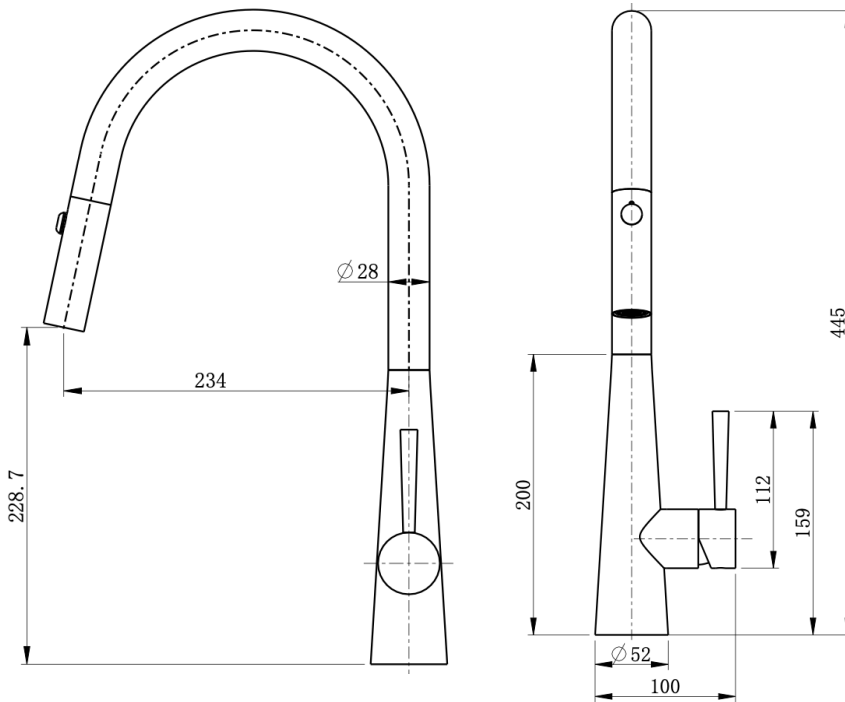

St George

STCP-6000-CH

Pull-Out Kitchen Mixer - Concord
Chrome

Specifications

Materials	304 Grade Stainless Steel
Cartridge	Kerox - Ceramic disc cartridge
Cartridge size	35mm
Working Pressures	150kPa - 500 Kpa
Operating Temperature	1°C - 65°C
Reg Number	T42749
WELS rating	5 Star 5.0L/Min
Warranty	10 Years Warranty*