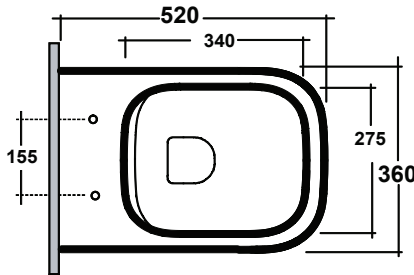

28 kg

COLOURS

White, Matte White + Matte Black

INCLUSIONS

Complete with soft closing seat and S-Trap connector.

Rimless Flush
CleanMax Anti Bacterial Glaze

Notes

Set out
160 mm (S-Trap)
175mm (P-Trap)

Suitable for S-Trap or P-Trap Installation.

Note: All dimensions are in millimetres and are subject to normal manufacturing variances. Studio Bagno reserves the right to alter dimensions at any time. Physical Product must be proofed and measurements confirmed before any alteration to installation area is conducted.
Date created: 02/02/2024