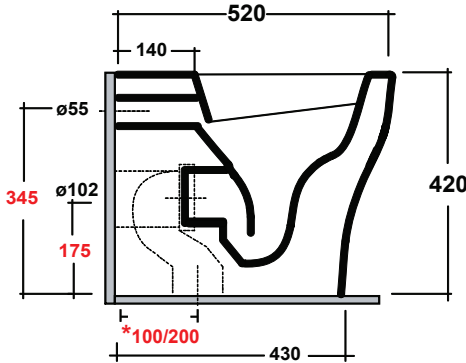

28 kg

COLOURS

White, Matte White + Matte Black

INCLUSIONS

Complete with soft closing seat and S-Trap connector.

Rimless Flush
CleanMax Anti Bacterial Glaze

Notes

Set out
160 mm (S-Trap)
175mm (P-Trap)

Suitable for S-Trap or P-Trap Installation.

Note: All dimensions are in millimetres and are subject to normal manufacturing variances. Studio Bagno reserves the right to alter dimensions at any time. Physical Product must be proofed and measurements confirmed before any alteration to installation area is conducted.
Date created: 02/02/2024

Minimum of 100mm from rear of cistern to front edge of finished wall surface

Min. projection of 10mm - Max. projection of 80mm of tile flange box required prior to trimming to accommodate actuator.

NOTE
See next page for compatible actuators