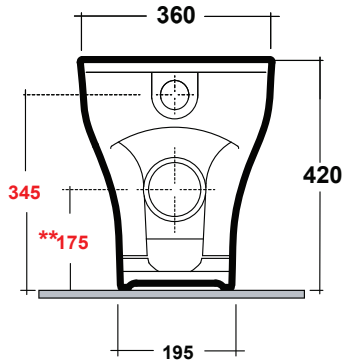

28 kg

COLOURS

White, Matte White + Matte Black

INCLUSIONS

Complete with soft closing seat and S-Trap connector.

Rimless Flush
CleanMax Anti Bacterial Glaze

Notes

Set out
160 mm (S-Trap)
175mm (P-Trap)

Suitable for S-Trap or P-Trap Installation.

Note: All dimensions are in millimetres and are subject to normal manufacturing variances. Studio Bagno reserves the right to alter dimensions at any time. Physical Product must be proofed and measurements confirmed before any alteration to installation area is conducted.
Date created: 02/02/2024