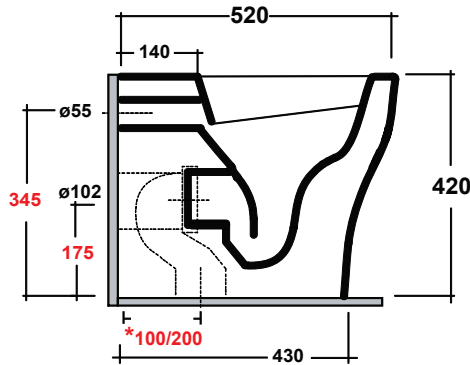

28 kg

COLOURS

White, Matte White + Matte Black

INCLUSIONS

Complete with soft closing seat and S-Trap connector.

Rimless Flush
CleanMax Anti Bacterial Glaze

Notes

Set out
160 mm (S-Trap)
175mm (P-Trap)

Suitable for S-Trap or P-Trap Installation.

Note: All dimensions are in millimetres and are subject to normal manufacturing variances. Studio Bagno reserves the right to alter dimensions at any time. Physical Product must be proofed and measurements confirmed before any alteration to installation area is conducted.
Date created: 02/02/2024

Minimum of 100mm from rear of cistern to front edge of finished wall surface

Min. projection of 10mm - Max. projection of 80mm of tile flange box required prior to trimming to accommodate actuator.

NOTE
See next page for compatible actuators