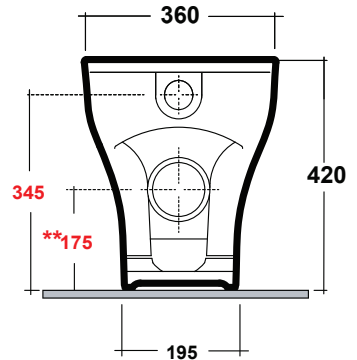

28 kg

COLOURS

White, Matte White + Matte Black

INCLUSIONS

Complete with soft closing seat and S-Trap connector.

Rimless Flush
CleanMax Anti Bacterial Glaze

Notes

Set out
160 mm (S-Trap)
175mm (P-Trap)

Suitable for S-Trap or P-Trap Installation.

Note: All dimensions are in millimetres and are subject to normal manufacturing variances. Studio Bagno reserves the right to alter dimensions at any time. Physical Product must be proofed and measurements confirmed before any alteration to installation area is conducted.
Date created: 02/02/2024