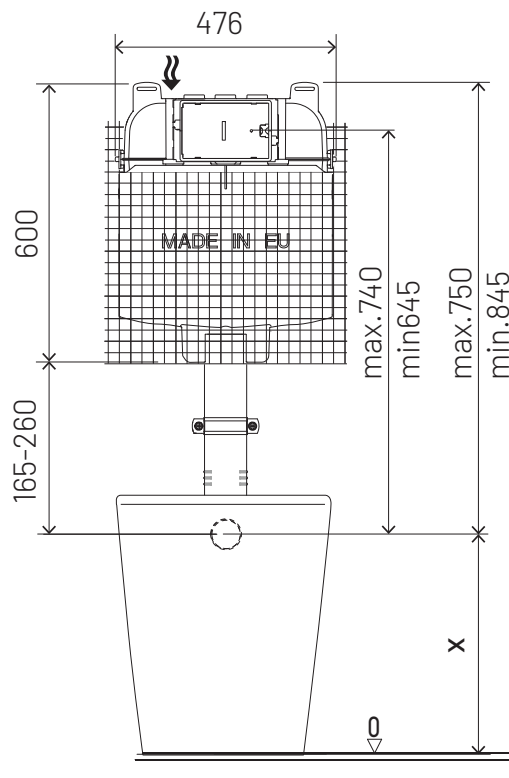

FEATURES

- Front access only
- Dual flush in-wall cistern with 4.5/3 litre flush
- 80mm min. wall cavity requirement
- 10 Year Warranty
- Manufactured in Europe
- Mechanical actuator kit included

Front View