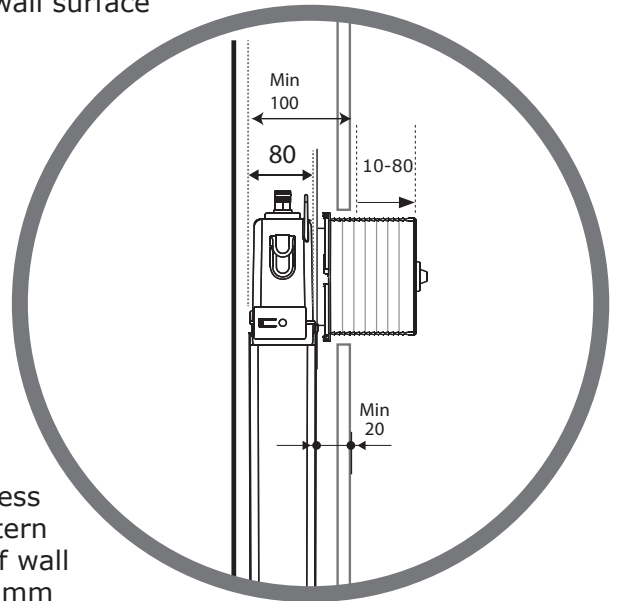

28 kg

COLOURS

White, Matte White + Matte Black

INCLUSIONS

Complete with soft closing seat and S-Trap connector.

Rimless Flush
CleanMax Anti Bacterial Glaze

Notes

Set out
160 mm (S-Trap)
175mm (P-Trap)

Suitable for S-Trap or P-Trap Installation.

Note: All dimensions are in millimetres and are subject to normal manufacturing variances. Studio Bagno reserves the right to alter dimensions at any time. Physical Product must be proofed and measurements confirmed before any alteration to installation area is conducted.
Date created: 02/02/2024

Minimum of 100mm from rear of cistern to front edge of finished wall surface

Min. projection of 10mm - Max. projection of 80mm of tile flange box required prior to trimming to accommodate actuator.

NOTE
See next page for compatible actuators

WEIGHT

3.5 kg

FEATURES

- Front access only
- Dual flush in-wall cistern with 4.5/3 litre flush
- 80mm min. wall cavity requirement
- 10 Year Warranty
- Manufactured in Europe
- Mechanical actuator kit included