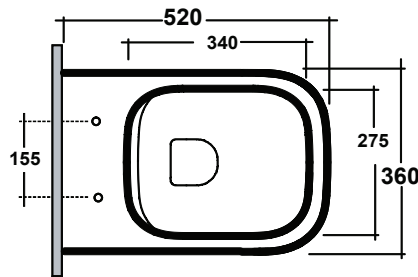

28 kg

COLOURS

White, Matte White + Matte Black

INCLUSIONS

Complete with soft closing seat and S-Trap connector.

Rimless Flush
CleanMax Anti Bacterial Glaze

Notes

Set out
160 mm (S-Trap)
175mm (P-Trap)

Suitable for S-Trap or P-Trap Installation.

Note: All dimensions are in millimetres and are subject to normal manufacturing variances. Studio Bagno reserves the right to alter dimensions at any time. Physical Product must be proofed and measurements confirmed before any alteration to installation area is conducted.
Date created: 02/02/2024

Minimum of 100mm from rear of cistern to front edge of finished wall surface

Min. projection of 10mm - Max. projection of 80mm of tile flange box required prior to trimming to accommodate actuator.

NOTE
See next page for compatible actuators