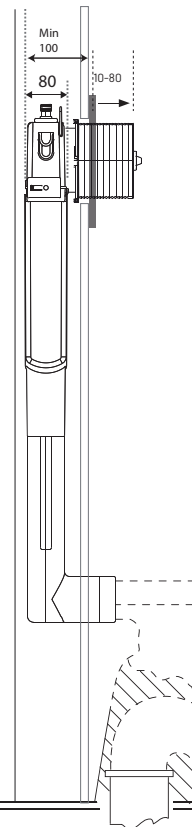

Minimum of 100mm from rear of cistern to front edge of finished wall surface

Min. projection of 10mm - Max. projection of 80mm of tile flange box required prior to trimming to accommodate actuator.

NOTE
See next page for compatible actuators

Minimum thickness from front of cistern to the front face of wall to be at least 20mm

Oli-74 IN-WALL CISTERN

STYLE

In Wall Cistern

CODE

601602/MC
(if used with mechanical actuators)

601602/PN
(if used with pneumatic actuators)

WEIGHT

3.5 kg

FEATURES

- Front access only
- Dual flush in-wall cistern with 4.5/3 litre flush
- 80mm min. wall cavity requirement
- 10 Year Warranty
- Manufactured in Europe
- Mechanical actuator kit included

Side View

WELS RATING