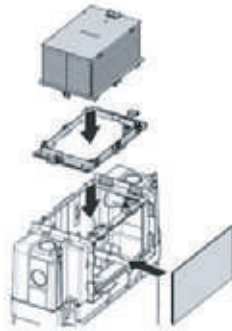

28 kg

COLOURS

White, Matte White + Matte Black

INCLUSIONS

Complete with soft closing seat and S-Trap connector.

Rimless Flush
CleanMax Anti Bacterial Glaze

Notes

Set out
160 mm (S-Trap)
175mm (P-Trap)

Suitable for S-Trap or P-Trap Installation.

Note: All dimensions are in millimetres and are subject to normal manufacturing variances. Studio Bagno reserves the right to alter dimensions at any time. Physical Product must be proofed and measurements confirmed before any alteration to installation area is conducted.
Date created: 02/02/2024

Top Access

Minimum of 160 mm from rear of cistern to front edge of finished wall surface

Min. projection of 10mm - Max. projection of 80mm of tile flange box required prior to trimming to accommodate

Front Access

4.5 kg

FEATURES

- Dual flush under bench cistern with 4.5/3 litre flush
- 150 mm thickness
- 4-Star WELS rating
- Top or front activation/access
- Supplied with anti-condensation lining
- Stop Cock included
- Brackets for in-wall fixing
- Dust/Tiling protection box
- Protection sponge provided for flush pipe
- 1/2" Flexible hose connection
- 10 Year Warranty
- Manufactured in Europe
- Pneumatic actuator kit included