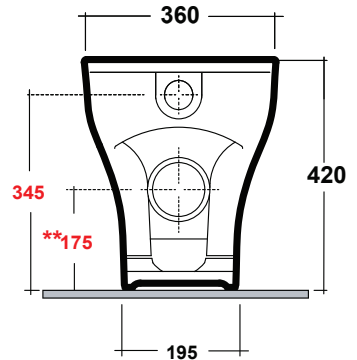

28 kg

COLOURS

White, Matte White + Matte Black

INCLUSIONS

Complete with soft closing seat and S-Trap connector.

Rimless Flush
CleanMax Anti Bacterial Glaze

Notes

Set out
160 mm (S-Trap)
175mm (P-Trap)

Suitable for S-Trap or P-Trap Installation.

Note: All dimensions are in millimetres and are subject to normal manufacturing variances. Studio Bagno reserves the right to alter dimensions at any time. Physical Product must be proofed and measurements confirmed before any alteration to installation area is conducted.
Date created: 02/02/2024

4.5 kg

FEATURES

- Dual flush under bench cistern with 4.5/3 litre flush
- 150 mm thickness
- 4-Star WELS rating
- Top or front activation/access
- Supplied with anti-condensation lining
- Stop Cock included
- Brackets for in-wall fixing
- Dust/Tiling protection box
- Protection sponge provided for flush pipe
- 1/2" Flexible hose connection
- 10 Year Warranty
- Manufactured in Europe
- Pneumatic actuator kit included