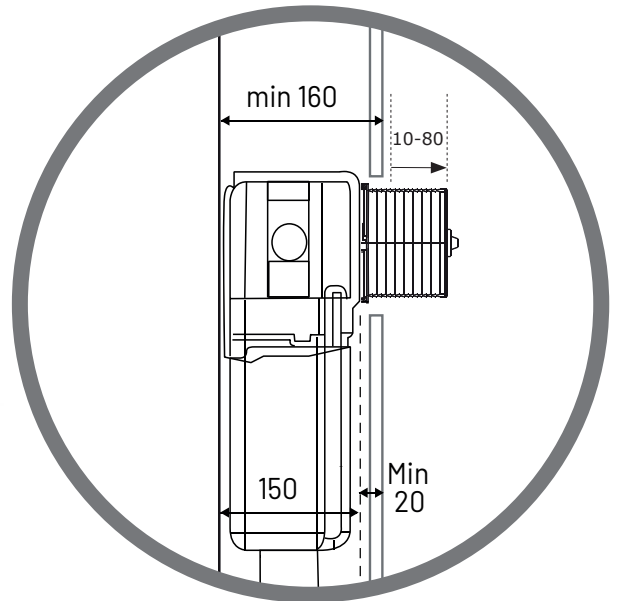

28 kg

COLOURS

White, Matte White + Matte Black

INCLUSIONS

Complete with soft closing seat and S-Trap connector.

Rimless Flush
CleanMax Anti Bacterial Glaze

Notes

Set out
160 mm (S-Trap)
175mm (P-Trap)

Suitable for S-Trap or P-Trap Installation.

Note: All dimensions are in millimetres and are subject to normal manufacturing variances. Studio Bagno reserves the right to alter dimensions at any time. Physical Product must be proofed and measurements confirmed before any alteration to installation area is conducted.
Date created: 02/02/2024

Top Access

Minimum of 160 mm from rear of cistern to front edge of finished wall surface

Min. projection of 10mm - Max. projection of 80mm of tile flange box required prior to trimming to accommodate

Front Access

4.5 kg

FEATURES

- Dual flush under bench cistern with 4.5/3 litre flush
- 150 mm thickness
- 4-Star WELS rating
- Top or front activation/access
- Supplied with anti-condensation lining
- Stop Cock included
- Brackets for in-wall fixing
- Dust/Tiling protection box
- Protection sponge provided for flush pipe
- 1/2" Flexible hose connection
- 10 Year Warranty
- Manufactured in Europe
- Pneumatic actuator kit included