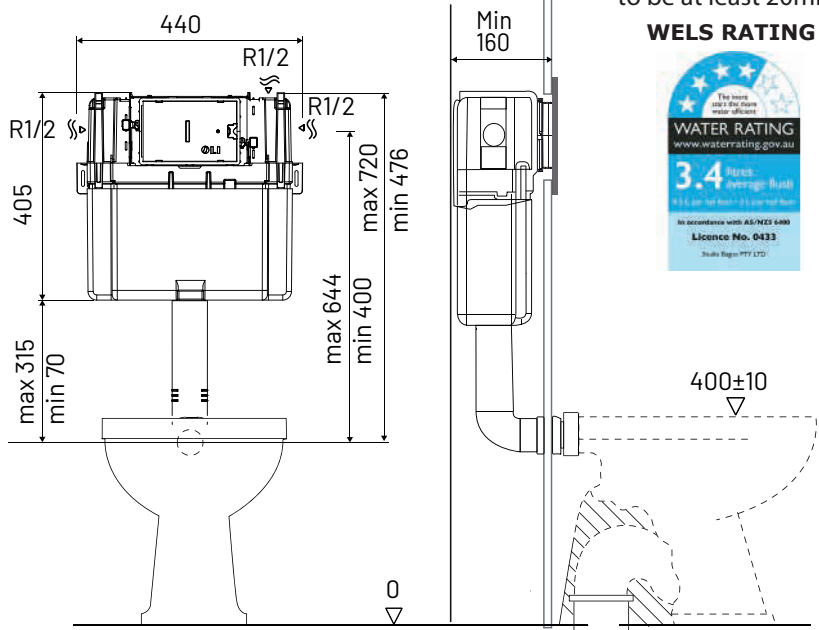

Suitable for S-Trap or P-Trap Installation.

Note: All dimensions are in millimetres and are subject to normal manufacturing variances. Studio Bagno reserves the right to alter dimensions at any time. Physical Product must be proofed and measurements confirmed before any alteration to installation area is conducted.
Date created: 02/02/2024

Top Access

Minimum of 160 mm from rear of cistern to front edge of finished wall surface

Min. projection of 10mm - Max. projection of 80mm of tile flange box required prior to trimming to accommodate

Front Access

4.5 kg

FEATURES

- Dual flush under bench cistern with 4.5/3 litre flush
- 150 mm thickness
- 4-Star WELS rating
- Top or front activation/access
- Supplied with anti-condensation lining
- Stop Cock included
- Brackets for in-wall fixing
- Dust/Tiling protection box
- Protection sponge provided for flush pipe
- 1/2" Flexible hose connection
- 10 Year Warranty
- Manufactured in Europe
- Pneumatic actuator kit included

Minimum thickness from front of cistern to the front face of wall to be at least 20mm

WELS RATING

COMPATIBLE ACTUATORS

Expert Evo

LOW LEVEL/
UNDER BENCH CISTERN

Cistern Code by Actuator

GLAM

721006/MC