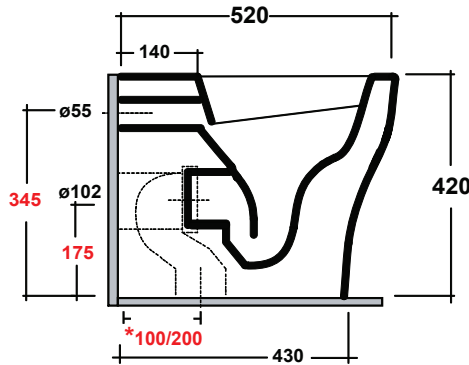

28 kg

COLOURS

White, Matte White + Matte Black

INCLUSIONS

Complete with soft closing seat and S-Trap connector.

Rimless Flush
CleanMax Anti Bacterial Glaze

Notes

Set out
160 mm (S-Trap)
175mm (P-Trap)

Suitable for S-Trap or P-Trap Installation.

Note: All dimensions are in millimetres and are subject to normal manufacturing variances. Studio Bagno reserves the right to alter dimensions at any time. Physical Product must be proofed and measurements confirmed before any alteration to installation area is conducted.
Date created: 02/02/2024

Top Access

Minimum of 160 mm from rear of cistern to front edge of finished wall surface

Min. projection of 10mm - Max. projection of 80mm of tile flange box required prior to trimming to accommodate

Front Access

4.5 kg

FEATURES

- Dual flush under bench cistern with 4.5/3 litre flush
- 150 mm thickness
- 4-Star WELS rating
- Top or front activation/access
- Supplied with anti-condensation lining
- Stop Cock included
- Brackets for in-wall fixing
- Dust/Tiling protection box
- Protection sponge provided for flush pipe
- 1/2" Flexible hose connection
- 10 Year Warranty
- Manufactured in Europe
- Pneumatic actuator kit included