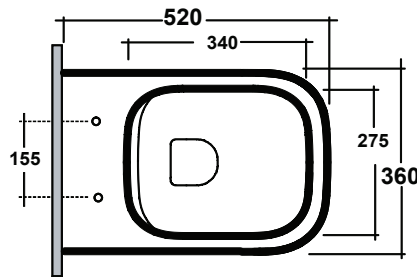

28 kg

COLOURS

White, Matte White + Matte Black

INCLUSIONS

Complete with soft closing seat and S-Trap connector.

Rimless Flush
CleanMax Anti Bacterial Glaze

Notes

Set out
160 mm (S-Trap)
175mm (P-Trap)

Suitable for S-Trap or P-Trap Installation.

Note: All dimensions are in millimetres and are subject to normal manufacturing variances. Studio Bagno reserves the right to alter dimensions at any time. Physical Product must be proofed and measurements confirmed before any alteration to installation area is conducted.
Date created: 02/02/2024

Top Access

Minimum of 160 mm from rear of cistern to front edge of finished wall surface

Min. projection of 10mm - Max. projection of 80mm of tile flange box required prior to trimming to accommodate

Front Access