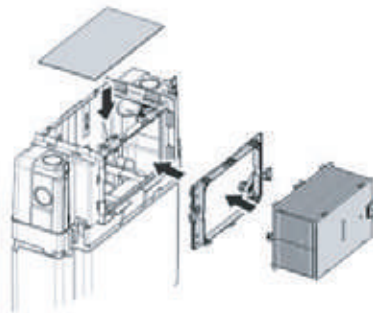

Suitable for S-Trap or P-Trap Installation.

Note: All dimensions are in millimetres and are subject to normal manufacturing variances. Studio Bagno reserves the right to alter dimensions at any time. Physical Product must be proofed and measurements confirmed before any alteration to installation area is conducted.
Date created: 02/02/2024

Top Access

Minimum of 160 mm from rear of cistern to front edge of finished wall surface

Min. projection of 10mm - Max. projection of 80mm of tile flange box required prior to trimming to accommodate

Front Access

4.5 kg

FEATURES

- Dual flush under bench cistern with 4.5/3 litre flush
- 150 mm thickness
- 4-Star WELS rating
- Top or front activation/access
- Supplied with anti-condensation lining
- Stop Cock included
- Brackets for in-wall fixing
- Dust/Tiling protection box
- Protection sponge provided for flush pipe
- 1/2" Flexible hose connection
- 10 Year Warranty
- Manufactured in Europe
- Pneumatic actuator kit included