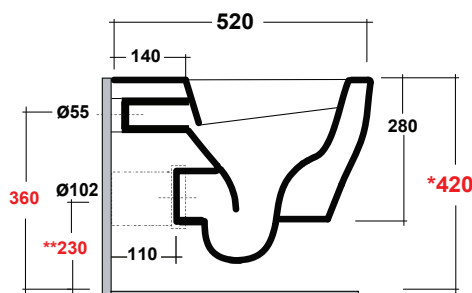

INCLUSIONS

Complete with soft closing seat

Rimless Flush

CleanMax Anti Bacterial Glaze

Note: All dimensions are in millimetres and are subject to normal manufacturing variances. Studio Bagno reserves the right to alter dimensions at any time. Physical Product must be proofed and measurements confirmed before any alteration to installation area is conducted.
Date created: 02/02/2024