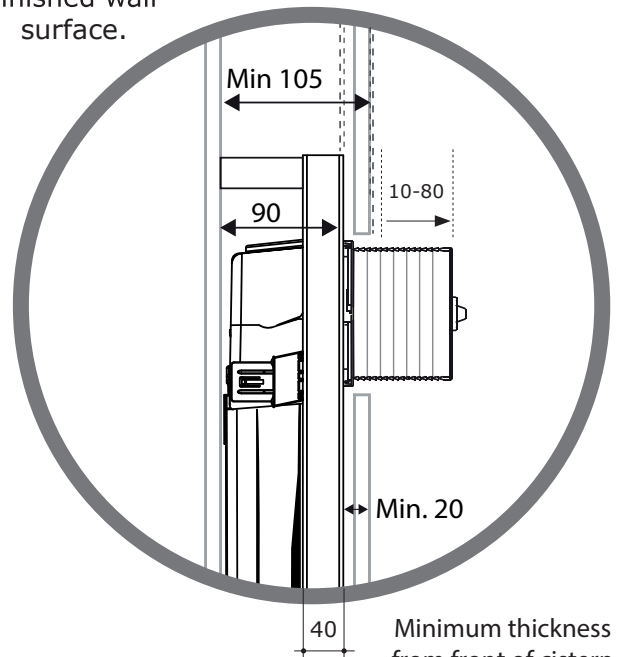

Complete with soft closing seat

Rimless Flush

CleanMax Anti Bacterial Glaze

Note: All dimensions are in millimetres and are subject to normal manufacturing variances. Studio Bagno reserves the right to alter dimensions at any time. Physical Product must be proofed and measurements confirmed before any alteration to installation area is conducted.
Date created: 02/02/2024

Min. 105 mm from rear of cistern to front edge of finished wall surface.

Min. projection of 10mm - Max. projection of 80mm of tile flange box required prior to trimming to accommodate actuator.

NOTE

See next page for compatible actuators

WEIGHT

14 kgs

FEATURES

- Front access only
- Dual flush in-wall cistern with 4.5/3 litre flush
- Ultra compact inlet valve
- Painted tubular frame
- 90mm thickness
- Adjustable outlet bend
- Frame tested to 400 kg load
- Height adjustable from 0 to 150 mm
- Stop cock provided
- Brackets for pre-wall fixing
- Protection box supplied for tiling purposes
- 10 Year Warranty
- Manufactured in Europe
- Mechanical actuator kit included