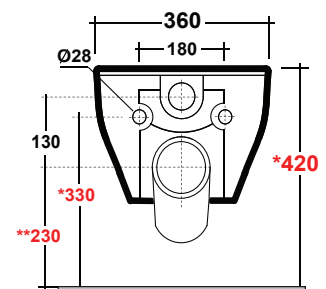

INCLUSIONS

Complete with soft closing seat

Rimless Flush

CleanMax Anti Bacterial Glaze

Note: All dimensions are in millimetres and are subject to normal manufacturing variances. Studio Bagno reserves the right to alter dimensions at any time. Physical Product must be proofed and measurements confirmed before any alteration to installation area is conducted.
Date created: 02/02/2024