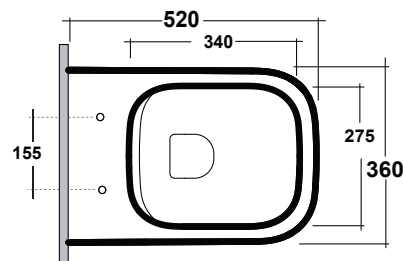

INCLUSIONS

Complete with soft closing seat

Rimless Flush

CleanMax Anti Bacterial Glaze

Note: All dimensions are in millimetres and are subject to normal manufacturing variances. Studio Bagno reserves the right to alter dimensions at any time. Physical Product must be proofed and measurements confirmed before any alteration to installation area is conducted.
Date created: 02/02/2024