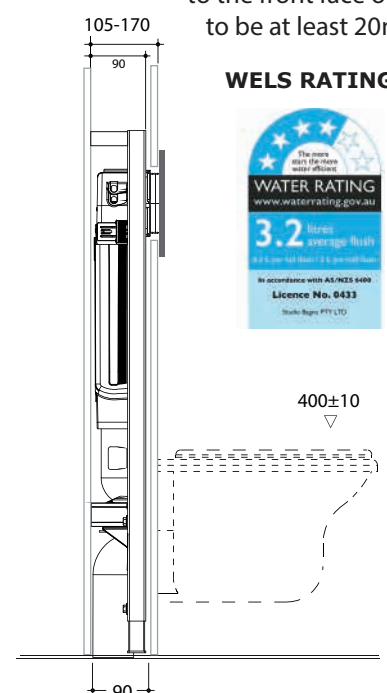

Minimum thickness from front of cistern to the front face of wall to be at least 20mm

Oli 74

IN-WALL CISTERN WITH FRAME

CODE

601803/MC
(if used with mechanical actuators)

601803/PN
(if used with pneumatic actuators)

WEIGHT

14 kgs

FEATURES

- Front access only
- Dual flush in-wall cistern with 4.5/3 litre flush
- Ultra compact inlet valve
- Painted tubular frame
- 90mm thickness
- Adjustable outlet bend
- Frame tested to 400 kg load
- Height adjustable from 0 to 150 mm
- Stop cock provided
- Brackets for pre-wall fixing
- Protection box supplied for tiling purposes
- 10 Year Warranty
- Manufactured in Europe
- Mechanical actuator kit included