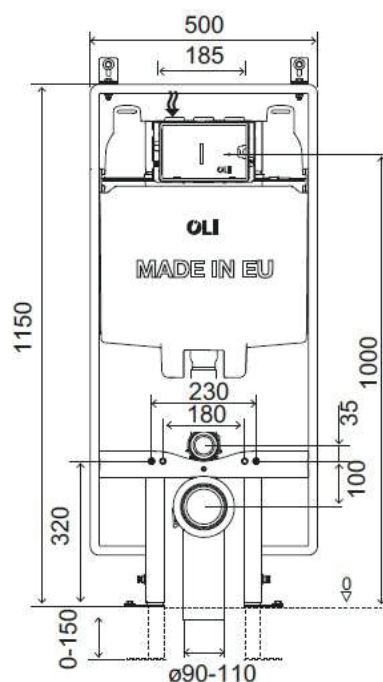

Min. 105 mm from rear of cistern to front edge of finished wall surface.

Min. projection of 10mm - Max. projection of 80mm of tile flange box required prior to trimming to accommodate actuator.

NOTE

See next page for compatible actuators

Minimum thickness from front of cistern to the front face of wall to be at least 20mm

Oli 74

IN-WALL CISTERN WITH FRAME

CODE

601803/MC
(if used with mechanical actuators)

601803/PN
(if used with pneumatic actuators)

WEIGHT

14 kgs

FEATURES

- Front access only
- Dual flush in-wall cistern with 4.5/3 litre flush
- Ultra compact inlet valve
- Painted tubular frame
- 90mm thickness
- Adjustable outlet bend
- Frame tested to 400 kg load
- Height adjustable from 0 to 150 mm
- Stop cock provided
- Brackets for pre-wall fixing
- Protection box supplied for tiling purposes
- 10 Year Warranty
- Manufactured in Europe
- Mechanical actuator kit included