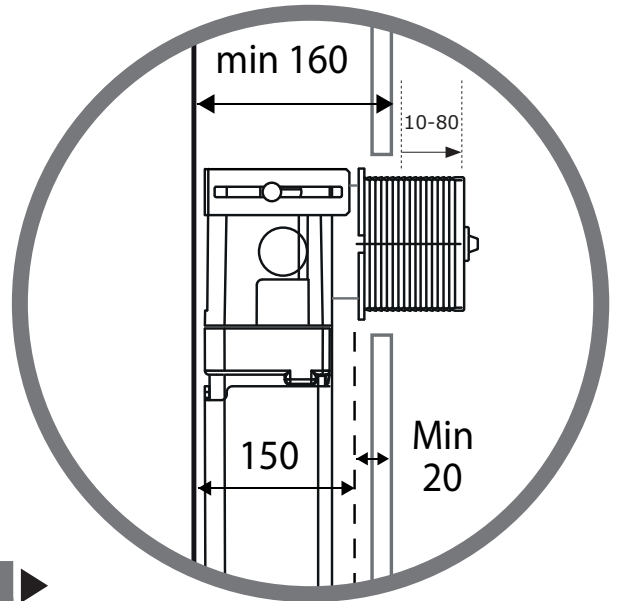

Front Access