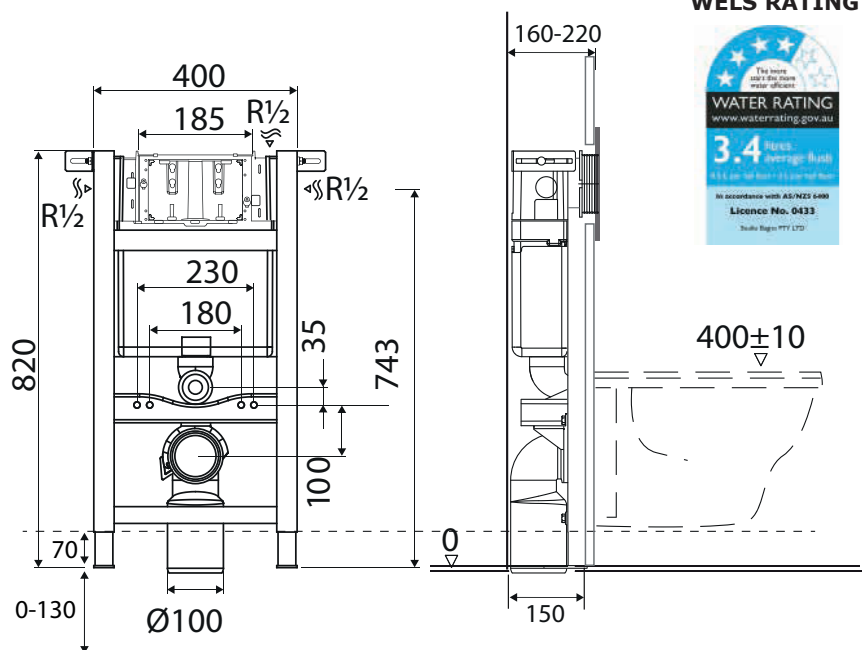

WEIGHT

12 kg

FEATURES

- Dual flush under bench cistern with 4.5/3 litre flush
- Min 150 mm cavity required for installation
- Top or front activation/access
- Supplied with anti-condensation lining
- Brackets for in-wall fixing
- Dust/Tiling protection box
- Protection sponge provided for flush pipe
- Kee seal and pan collar adaptor provided
- 1/2" Flexible hose connection with stop cock
- 10 Year Warranty
- Manufactured in Europe
- Pneumatic actuator included

NOTE

See next page for compatible actuators

Minimum thickness from front of cistern to the front face of wall to be at least 20mm

WELS RATING

COMPATIBLE ACTUATORS

Expert Evo

LOW LEVEL/UNDER BENCH
CISTERN + FRAME