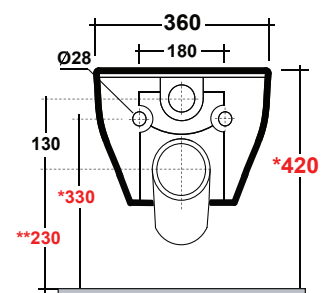

21 kg

COLOURS

White, Matte White + Matte Black

INCLUSIONS

Complete with soft closing seat

Rimless Flush

CleanMax Anti Bacterial Glaze

Note: All dimensions are in millimetres and are subject to normal manufacturing variances. Studio Bagno reserves the right to alter dimensions at any time. Physical Product must be proofed and measurements confirmed before any alteration to installation area is conducted.
Date created: 02/02/2024

Top Access

Minimum of 160 mm from rear of cistern to front edge of finished wall surface

Min. projection of 10mm - Max. projection of 80mm of tile flange box required prior to trimming to accommodate actuator.

WEIGHT

12 kg

FEATURES

- Dual flush under bench cistern with 4.5/3 litre flush
- Min 150 mm cavity required for installation
- Top or front activation/access
- Supplied with anti-condensation lining
- Brackets for in-wall fixing
- Dust/Tiling protection box
- Protection sponge provided for flush pipe
- Kee seal and pan collar adaptor provided
- 1/2" Flexible hose connection with stop cock
- 10 Year Warranty
- Manufactured in Europe
- Pneumatic actuator included