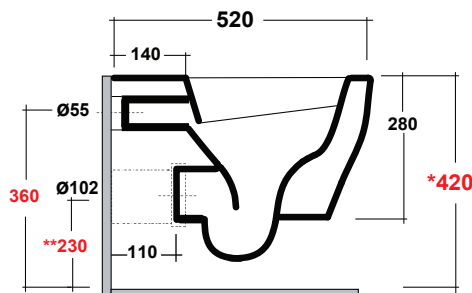

21 kg

COLOURS

White, Matte White + Matte Black

INCLUSIONS

Complete with soft closing seat

Rimless Flush

CleanMax Anti Bacterial Glaze

Note: All dimensions are in millimetres and are subject to normal manufacturing variances. Studio Bagno reserves the right to alter dimensions at any time. Physical Product must be proofed and measurements confirmed before any alteration to installation area is conducted.
Date created: 02/02/2024

Top Access

Minimum of 160 mm from rear of cistern to front edge of finished wall surface

Min. projection of 10mm - Max. projection of 80mm of tile flange box required prior to trimming to accommodate actuator.