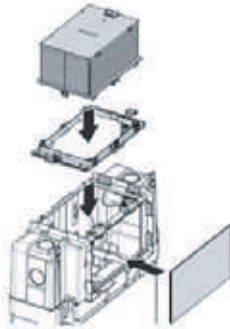

Top Access

Minimum of 160 mm from rear of cistern to front edge of finished wall surface

Min. projection of 10mm - Max. projection of 80mm of tile flange box required prior to trimming to accommodate actuator.

WEIGHT

12 kg

FEATURES

- Dual flush under bench cistern with 4.5/3 litre flush
- Min 150 mm cavity required for installation
- Top or front activation/access
- Supplied with anti-condensation lining
- Brackets for in-wall fixing
- Dust/Tiling protection box
- Protection sponge provided for flush pipe
- Kee seal and pan collar adaptor provided
- 1/2" Flexible hose connection with stop cock
- 10 Year Warranty
- Manufactured in Europe
- Pneumatic actuator included