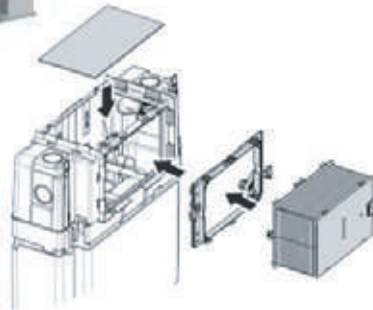

Front Access