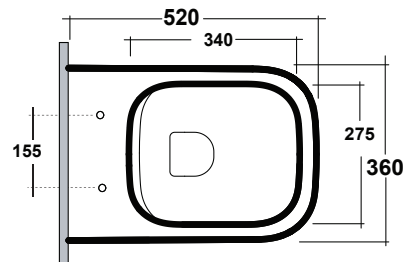

21 kg

COLOURS

White, Matte White + Matte Black

INCLUSIONS

Complete with soft closing seat

Rimless Flush

CleanMax Anti Bacterial Glaze

Note: All dimensions are in millimetres and are subject to normal manufacturing variances. Studio Bagno reserves the right to alter dimensions at any time. Physical Product must be proofed and measurements confirmed before any alteration to installation area is conducted.
Date created: 02/02/2024

Top Access

Minimum of 160 mm from rear of cistern to front edge of finished wall surface

Min. projection of 10mm - Max. projection of 80mm of tile flange box required prior to trimming to accommodate actuator.