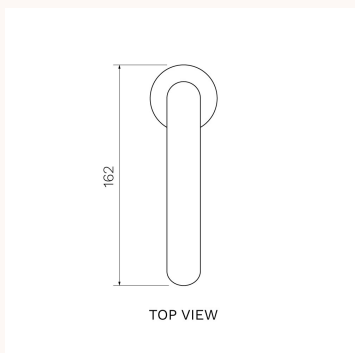

## Tondo Sensor Hob Soap Dispenser

TO.SD02HC, TO.SD02HC.02, TO.SD02HC.41, TO.SD02HC.46, TO.SD02HC.48, TO.SD02HC.50

Indulge in a modern and luxurious lifestyle with the Tondo Sensor Hob Soap Dispenser. The sleek and sophisticated design adds a distinguished elegance to your home, while the intuitive sensor dispenses the perfect amount of soap with a simple wave of the hand.

<b>Product type</b>	Bathroom Accessories
<b>Brand</b>	PARISI
<b>Collection</b>	Tondo
<b>Range</b>	Design
<b>Designers</b>	PARISI Design Team
<b>WxDxH</b>	45mm x 162mm x 152mm
<b>Colour / Finish</b>	<div style="display: flex; justify-content: space-around; align-items: center;"> <div style="text-align: center;">  Chrome         </div> <div style="text-align: center;">  Matt Black         </div> <div style="text-align: center;">  Brushed Nickel         </div> </div> <div style="display: flex; justify-content: space-around; align-items: center; margin-top: 5px;"> <div style="text-align: center;">  Brushed Brass         </div> <div style="text-align: center;">  Matt Bronze         </div> <div style="text-align: center;">  Fucile         </div> </div>
<b>Material</b>	Brass