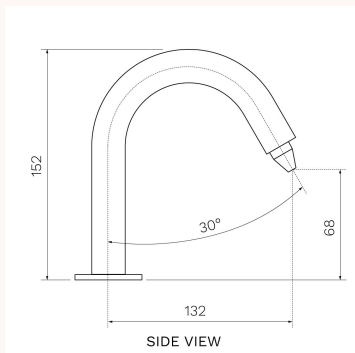

## Tondo Sensor Hob Soap Dispenser

TO.SD02HC, TO.SD02HC.02, TO.SD02HC.41, TO.SD02HC.46, TO.SD02HC.48, TO.SD02HC.50

Indulge in a modern and luxurious lifestyle with the Tondo Sensor Hob Soap Dispenser. The sleek and sophisticated design adds a distinguished elegance to your home, while the intuitive sensor dispenses the perfect amount of soap with a simple wave of the hand.

<b>Product type</b>	Bathroom Accessories
<b>Brand</b>	PARISI
<b>Collection</b>	Tondo
<b>Range</b>	Design
<b>Designers</b>	PARISI Design Team
<b>WxDxH</b>	45mm x 162mm x 152mm
<b>Colour / Finish</b>	<div style="display: flex; justify-content: space-around; align-items: center;"> <div style="text-align: center;">  Chrome         </div> <div style="text-align: center;">  Matt Black         </div> <div style="text-align: center;">  Brushed Nickel         </div> </div> <div style="display: flex; justify-content: space-around; align-items: center; margin-top: 5px;"> <div style="text-align: center;">  Brushed Brass         </div> <div style="text-align: center;">  Matt Bronze         </div> <div style="text-align: center;">  Fucile         </div> </div>
<b>Material</b>	Brass

<b>Warranty</b>	1 Year Warranty
<b>Availability</b>	Stocked Item
<b>Features:</b>	Fixed 132mm Reach, Infrared sensor, Bottle capacity 1 Litre

PARISI