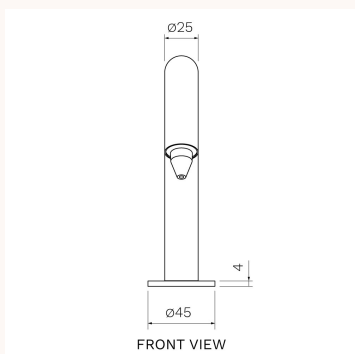

## Tondo Sensor Hob Soap Dispenser

TO.SD02HC, TO.SD02HC.02, TO.SD02HC.41, TO.SD02HC.46, TO.SD02HC.48, TO.SD02HC.50

Indulge in a modern and luxurious lifestyle with the Tondo Sensor Hob Soap Dispenser. The sleek and sophisticated design adds a distinguished elegance to your home, while the intuitive sensor dispenses the perfect amount of soap with a simple wave of the hand.

<b>Product type</b>	Bathroom Accessories
<b>Brand</b>	PARISI
<b>Collection</b>	Tondo
<b>Range</b>	Design
<b>Designers</b>	PARISI Design Team
<b>WxDxH</b>	45mm x 162mm x 152mm
<b>Colour / Finish</b>	<div style="display: flex; justify-content: space-around; align-items: center;"> <div style="text-align: center;">  Chrome         </div> <div style="text-align: center;">  Matt Black         </div> <div style="text-align: center;">  Brushed Nickel         </div> </div> <div style="display: flex; justify-content: space-around; align-items: center; margin-top: 5px;"> <div style="text-align: center;">  Brushed Brass         </div> <div style="text-align: center;">  Matt Bronze         </div> <div style="text-align: center;">  Fucile         </div> </div>
<b>Material</b>	Brass

<b>Warranty</b>	1 Year Warranty
<b>Availability</b>	Stocked Item
<b>Features:</b>	Fixed 132mm Reach, Infrared sensor, Bottle capacity 1 Litre

PARISI