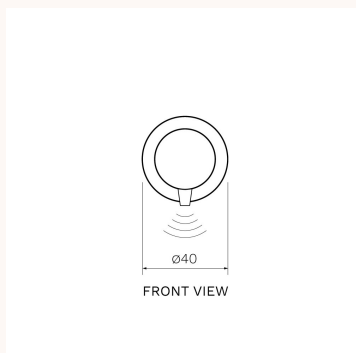

## Tondo Sensor Wall Soap Dispenser

TO.SD02WF, TO.SD02WF.02, TO.SD02WF.41, TO.SD02WF.46, TO.SD02WF.48, TO.SD02WF.50

Indulge in a modern and luxurious lifestyle with the Tondo Sensor Wall Soap Dispenser. The sleek and sophisticated design adds a distinguished elegance to your home, while the intuitive sensor dispenses the perfect amount of soap with a simple wave of the hand.