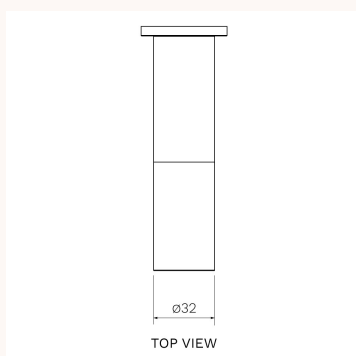

## Tondo Sensor Wall Soap Dispenser

TO.SD02WF, TO.SD02WF.02, TO.SD02WF.41, TO.SD02WF.46, TO.SD02WF.48, TO.SD02WF.50

Indulge in a modern and luxurious lifestyle with the Tondo Sensor Wall Soap Dispenser. The sleek and sophisticated design adds a distinguished elegance to your home, while the intuitive sensor dispenses the perfect amount of soap with a simple wave of the hand.