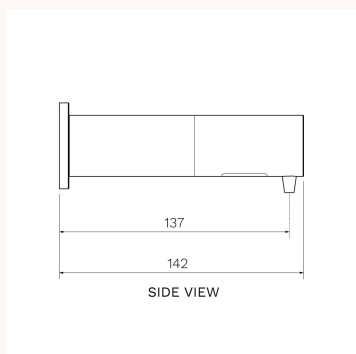

<b>Product type</b>	Bathroom Accessories		
<b>Brand</b>	PARISI		
<b>Collection</b>	Tondo		
<b>Range</b>	Design		
<b>Designers</b>	PARISI Design Team		
<b>WxDxH</b>	40mm x 142mm x 40mm		
<b>Colour / Finish</b>	 Chrome  Brushed Brass	 Matt Black  Matt Bronze	 Brushed Nickel  Fucile
<b>Material</b>	Brass		