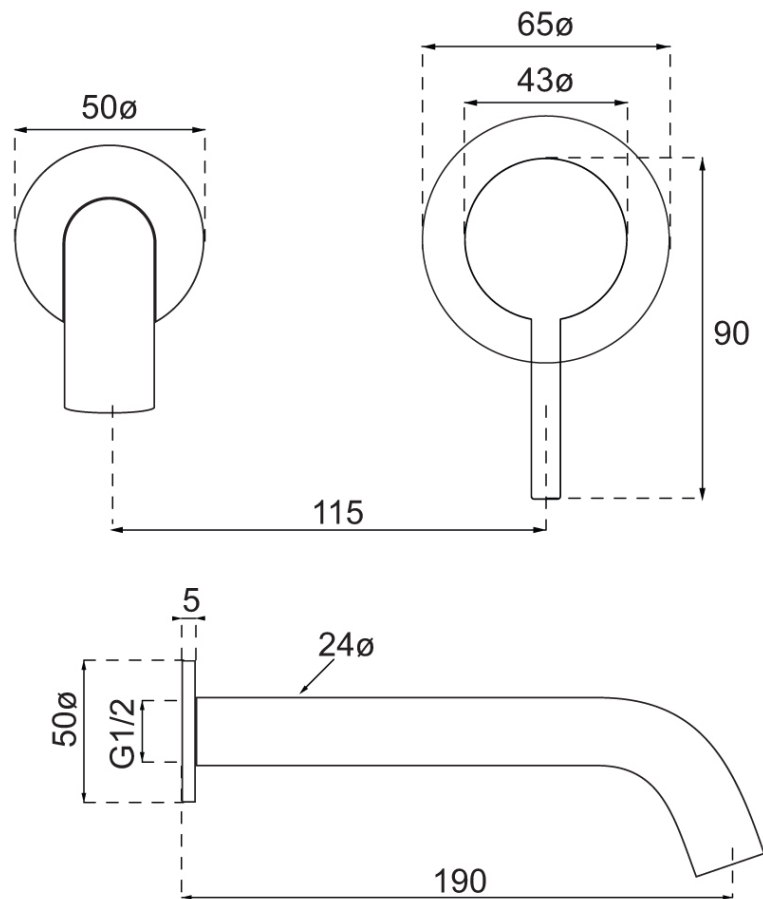

Vita Wall Mounted Bath Trim

Product Image

Product Details

Code:	TVW11312XB
Brand:	Villeroy & Boch
Range:	Vita
Warranty:	15 Years*
WELS:	N/A

Additional Features

Required Product
ColourChoice TVW0035161

Recommended Products
Optional Rectangular Plate
TVP0559561

Additional Notes

- 115mm Centres
- 35mm Ceramic Cartridge
- Spout Can Be Positioned On The Left Hand Side Of The Mixer Only

Installation Instructions

- * NOT COMPATIBLE WITH UNIVERSAL BODY
- * ONLY USE COLOURCHOICE BODY TVW0035161

Technical Specification

*Please visit argentaust.com.au/warranty to view the full warranty

Note: All dimensions are in millimetres and are subject to normal manufacturing variations. Always use the physical product measurements for cut-outs and rough-ins as the technical details shown may differ from the actual product. Use acetic cured silicone sealant. Do not use epoxy type adhesives. Clean with damp cloth. Do not use abrasive cleaners, liquids or pastes.