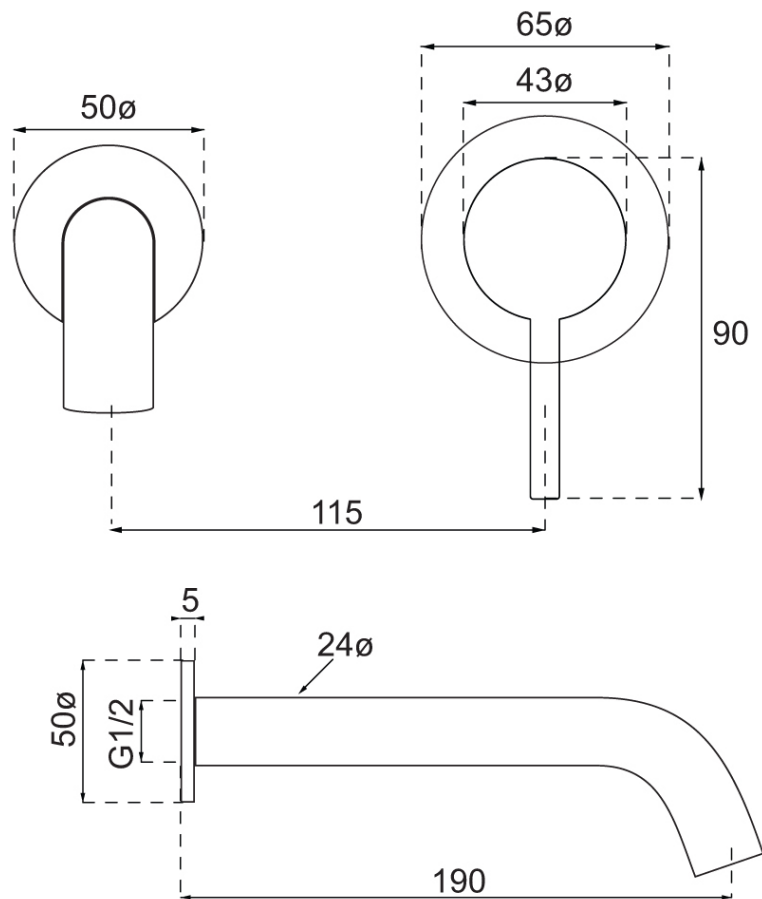

## Additional Features

**Required Product**  
ColourChoice TVW0035161

**Recommended Products**  
Optional Rectangular Plate  
TVP0559580

**Additional Notes**

- 115mm Centres
- 35mm Ceramic Cartridge
- Spout Can Be Positioned On The Left Hand Side Of The Mixer Only
- Uses 50mm Micro Plates & Unique Micro 25mm ColourChoice Body

## Technical Specification

\*Please visit [argentaust.com.au/warranty](http://argentaust.com.au/warranty) to view the full warranty

*Note: All dimensions are in millimetres and are subject to normal manufacturing variations. Always use the physical product measurements for cut-outs and rough-ins as the technical details shown may differ from the actual product. Use acetic cured silicone sealant. Do not use epoxy type adhesives. Clean with damp cloth. Do not use abrasive cleaners, liquids or pastes.*