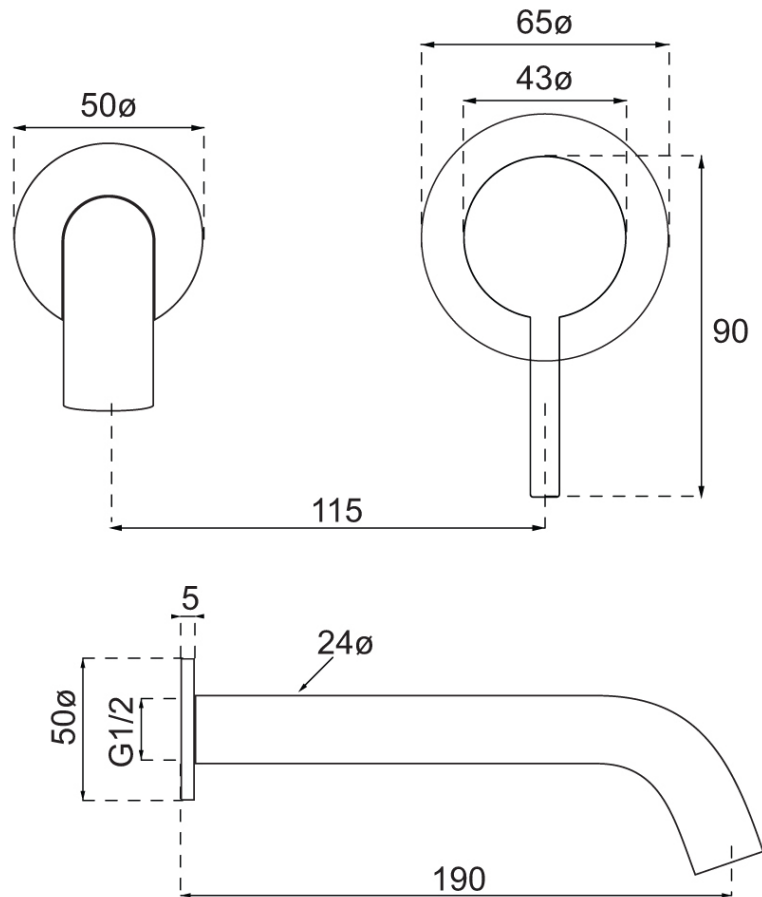

## Additional Features

**Required Product**  
ColourChoice TVW0035161

**Recommended Products**  
Optional Rectangular Plate  
TVP0559590

**Additional Notes**

- 115mm Centres
- 35mm Ceramic Cartridge
- Spout Can Be Positioned On The Left Hand Side Of The Mixer Only
- Uses 50mm Micro Plates & Unique Micro 25mm ColourChoice Body

## Technical Specification

\*Please visit [argentaust.com.au/warranty](http://argentaust.com.au/warranty) to view the full warranty

Note: All dimensions are in millimetres and are subject to normal manufacturing variations. Always use the physical product measurements for cut-outs and rough-ins as the technical details shown may differ from the actual product. Use acetic cured silicone sealant. Do not use epoxy type adhesives. Clean with damp cloth. Do not use abrasive cleaners, liquids or pastes.