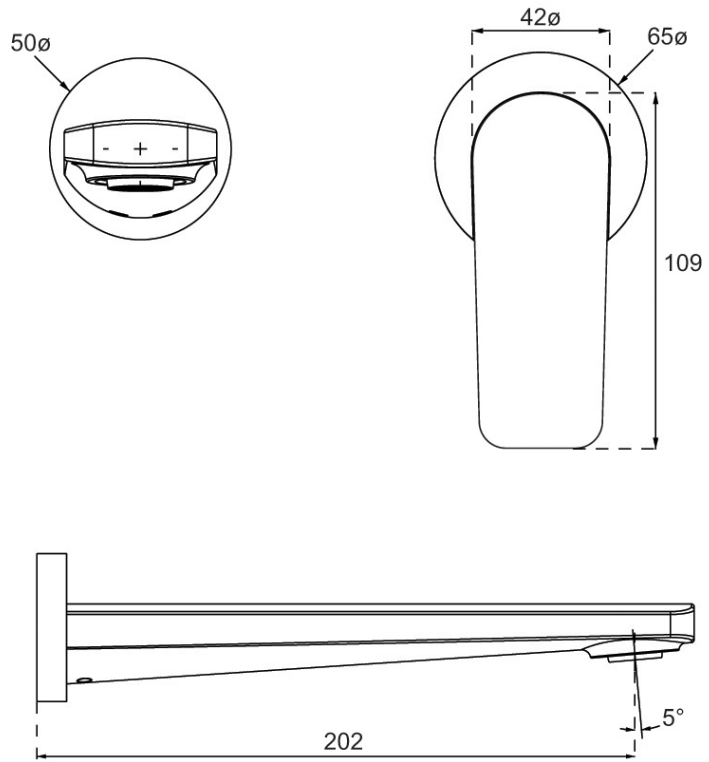

Technical Specification

*Please visit argentaust.com.au/warranty to view the full warranty

Note: All dimensions are in millimetres and are subject to normal manufacturing variations. Always use the physical product measurements for cut-outs and rough-ins as the technical details shown may differ from the actual product. Use acetic cured silicone sealant. Do not use epoxy type adhesives. Clean with damp cloth. Do not use abrasive cleaners, liquids or pastes.