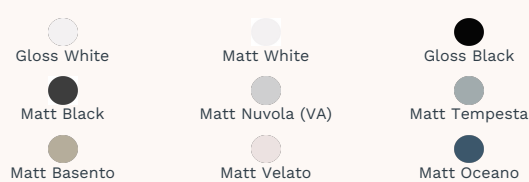

Trace Bench Basin (38x38x15H)

VA02, VA02.01, VA02.02, VA02.22, VA02.91, VA02.92, VA02.94, VA02.95, VA02.96

The Trace 380 x 380 Bench Basin Gloss embraces the meaning of Trace. A manifestation of a feeling, a mark left on the ground, an impression. Unique design and high functionality give a sense of luxury as well as style.

Product type

Basins

Brand

Valdama

Collection

Trace

Designers

Prospero Rasulo

WxDxH

380mm x 380mm x 150mm

Colour / Finish

Material

Ceramic

Tap Hole Options

No Tap Hole

Capacity