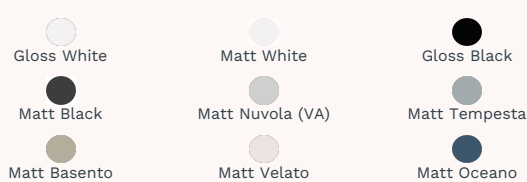

Trace Bench Basin (65x38x12H)

VA03, VA03.01, VA03.02, VA03.22, VA03.91, VA03.92, VA03.94, VA03.95, VA03.96

The Trace 650 x 380 Bench Basin Gloss embraces the meaning of Trace. A manifestation of a feeling, a mark left on the ground, an impression. Unique design and high functionality give a sense of luxury as well as style.

Product type

Basins

Brand

Valdama

Collection

Trace

Designers

Prospero Rasulo

WxDxH

650mm x 380mm x 120mm

Colour / Finish

Material

Ceramic

Tap Hole Options

No Tap Hole

Capacity