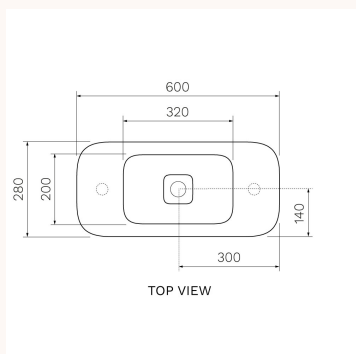

Cameo Wall Basin (60x28x14H)

VA280/S, VA280/S.01, VA280/S.02, VA280/S.22, VA280/S.91, VA280/S.92, VA280/S.93, VA280/S.94, VA280/S.95, VA280/S.96, VA281L/S, VA281L/S.01, VA281L/S.02, VA281L/S.22, VA281L/S.91, VA281L/S.92, VA281L/S.93, VA281L/S.94, VA281L/S.95, VA281L/S.96, VA281R/S, VA281R/S.01, VA281R/S.02, VA281R/S.22, VA281R/S.91, VA281R/S.92, VA281R/S.93, VA281R/S.94, VA281R/S.95, VA281R/S.96

The Cameo 600 x 280 Wall Basin offers a unique design, distinguished by the basin tops' perimeter. A visual element that will frame associated items such as tapware and toiletries. Cameo offers design by Prospero Rasulo.

Cameo

Prospero Rasulo

600mm x 280mm x 140mm

-  Gloss White
-  Matt White
-  Gloss Black
-  Matt Black
-  Matt Nuvola (VA)
-  Matt Tempesta
-  Matt Laguna
-  Matt Basento
-  Matt Velato
-  Matt Oceano

Material

Ceramic

Tap Hole Options

No Tap Hole | 1 Tap Hole Left | 1 Tap Hole Right

Capacity

4 Litres

Overflow

No Overflow

Waste Outlet