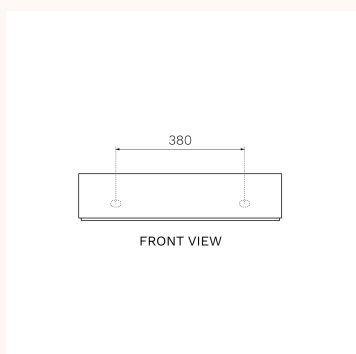

Cameo Wall Basin (60x28x14H)

VA280/S, VA280/S.01, VA280/S.02, VA280/S.22, VA280/S.91, VA280/S.92, VA280/S.93, VA280/S.94, VA280/S.95, VA280/S.96, VA281L/S, VA281L/S.01, VA281L/S.02, VA281L/S.22, VA281L/S.91, VA281L/S.92, VA281L/S.93, VA281L/S.94, VA281L/S.95, VA281L/S.96, VA281R/S, VA281R/S.01, VA281R/S.02, VA281R/S.22, VA281R/S.91, VA281R/S.92, VA281R/S.93, VA281R/S.94, VA281R/S.95, VA281R/S.96

The Cameo 600 x 280 Wall Basin offers a unique design, distinguished by the basin tops' perimeter. A visual element that will frame associated items such as tapware and toiletries. Cameo offers design by Prospero Rasulo.

Cameo

Prospero Rasulo

600mm x 280mm x 140mm

-  Gloss White
-  Matt White
-  Gloss Black
-  Matt Black
-  Matt Nuvola (VA)
-  Matt Tempesta
-  Matt Laguna
-  Matt Basento
-  Matt Velato
-  Matt Oceano

Material