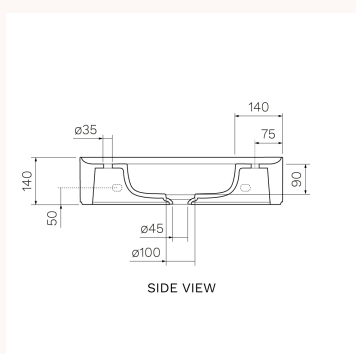

Cameo Wall Basin (60x28x14H)

VA280/S, VA280/S.01, VA280/S.02, VA280/S.22, VA280/S.91, VA280/S.92, VA280/S.93, VA280/S.94, VA280/S.95, VA280/S.96, VA281L/S, VA281L/S.01, VA281L/S.02, VA281L/S.22, VA281L/S.91, VA281L/S.92, VA281L/S.93, VA281L/S.94, VA281L/S.95, VA281L/S.96, VA281R/S, VA281R/S.01, VA281R/S.02, VA281R/S.22, VA281R/S.91, VA281R/S.92, VA281R/S.93, VA281R/S.94, VA281R/S.95, VA281R/S.96

The Cameo 600 x 280 Wall Basin offers a unique design, distinguished by the basin tops' perimeter. A visual element that will frame associated items such as tapware and toiletries. Cameo offers design by Prospero Rasulo.

Cameo

Prospero Rasulo

600mm x 280mm x 140mm

-  Gloss White
-  Matt White
-  Gloss Black
-  Matt Black
-  Matt Nuvola (VA)
-  Matt Tempesta
-  Matt Laguna
-  Matt Basento
-  Matt Velato
-  Matt Oceano

Material

Ceramic

Tap Hole Options

No Tap Hole | 1 Tap Hole Left | 1 Tap Hole Right

Capacity

4 Litres

Overflow

No Overflow

Waste Outlet