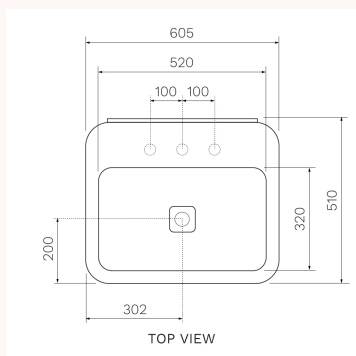

Cameo Wall Basin (60x50x14H)

VA320/S, VA320/S.01, VA320/S.02, VA320/S.22, VA320/S.91, VA320/S.92, VA320/S.93, VA320/S.94, VA320/S.95, VA320/S.96, VA321/S, VA321/S.01, VA321/S.02, VA321/S.22, VA321/S.91, VA321/S.92, VA321/S.93, VA321/S.94, VA321/S.95, VA321/S.96

The Cameo 600 x 500 Wall Basin offers a unique design, distinguished by the basin tops' perimeter. A visual element that will frame associated items such as tapware and toiletries. Cameo offers design by Prospero Rasulo.

Product type
Brand
Collection
Designers
WxDxH
Colour / Finish

Basins
Valdama
Cameo
Prospero Rasulo
605mm x 510mm x 140mm

Material
Tap Hole Options
Capacity
Overflow
Waste Outlet

Ceramic
No Tap Hole | 1 Tap Hole
8 Litres
Hidden Overflow System
32mm | 40mm Clic-Clac waste with square ceramic plug included.