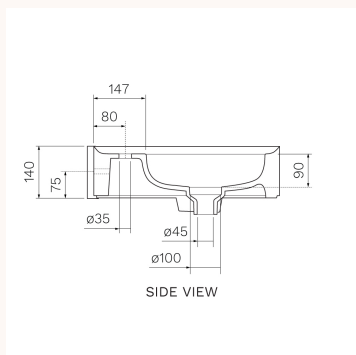

Cameo Wall Basin (60x50x14H)

VA320/S, VA320/S.01, VA320/S.02, VA320/S.22, VA320/S.91, VA320/S.92, VA320/S.93, VA320/S.94, VA320/S.95, VA320/S.96, VA321/S, VA321/S.01, VA321/S.02, VA321/S.22, VA321/S.91, VA321/S.92, VA321/S.93, VA321/S.94, VA321/S.95, VA321/S.96

The Cameo 600 x 500 Wall Basin offers a unique design, distinguished by the basin tops' perimeter. A visual element that will frame associated items such as tapware and toiletries. Cameo offers design by Prospero Rasulo.

Product type
Brand
Collection
Designers
WxDxH
Colour / Finish

Basins
Valdama
Cameo
Prospero Rasulo
605mm x 510mm x 140mm

Material
Tap Hole Options
Capacity
Overflow
Waste Outlet

Ceramic
No Tap Hole | 1 Tap Hole
8 Litres
Hidden Overflow System
32mm | 40mm Clic-Clac waste with square ceramic plug included.