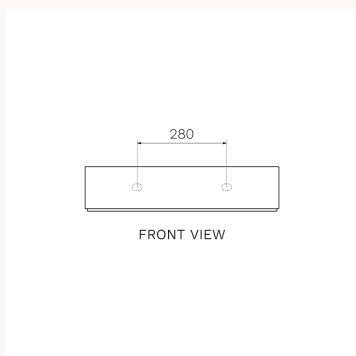

Cameo Wall Basin (60x50x14H)

VA320/S, VA320/S.01, VA320/S.02, VA320/S.22, VA320/S.91, VA320/S.92, VA320/S.93, VA320/S.94, VA320/S.95, VA320/S.96, VA321/S, VA321/S.01, VA321/S.02, VA321/S.22, VA321/S.91, VA321/S.92, VA321/S.93, VA321/S.94, VA321/S.95, VA321/S.96

The Cameo 600 x 500 Wall Basin offers a unique design, distinguished by the basin tops' perimeter. A visual element that will frame associated items such as tapware and toiletries. Cameo offers design by Prospero Rasulo.

Product type
Brand
Collection
Designers
WxDxH
Colour / Finish

Basins
Valdama
Cameo
Prospero Rasulo
605mm x 510mm x 140mm

Material
Tap Hole Options
Capacity
Overflow
Waste Outlet

Ceramic
No Tap Hole | 1 Tap Hole
8 Litres
Hidden Overflow System
32mm | 40mm Clic-Clac waste with square ceramic plug included.