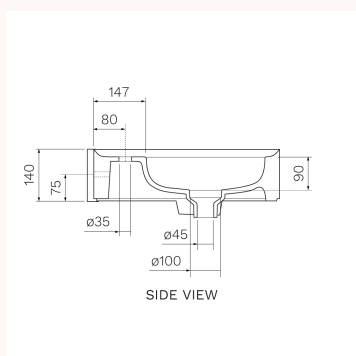

Cameo Bench Basin (60x50x14H)

VA320, VA320.01, VA320.02, VA320.22, VA320.91, VA320.92, VA320.93, VA320.94, VA320.95, VA320.96, VA321, VA321.01, VA321.02, VA321.22, VA321.91, VA321.92, VA321.93, VA321.94, VA321.95, VA321.96

The Cameo 600 x 500 Bench Basin offers a unique design, distinguished by the basin tops' perimeter and [hidden overflow](#). A visual element that will frame associated items such as tapware and toiletries. Cameo offers design by Prospero Rasulo.

Cameo

Prospero Rasulo

605mm x 510mm x 140mm

Material

Tap Hole Options

Capacity

Overflow

Waste Outlet

Ceramic

No Tap Hole | 1 Tap Hole

8 Litres

Hidden Overflow System

32mm | 40mm Clic-Clac waste with square ceramic plug included.

Origin

Warranty

Availability