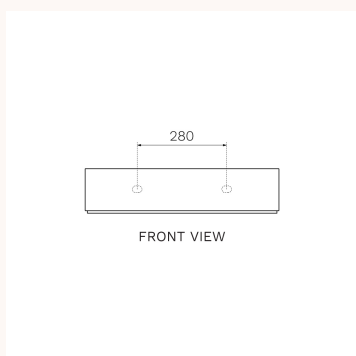

Cameo Bench Basin (60x50x14H)

VA320, VA320.01, VA320.02, VA320.22, VA320.91, VA320.92, VA320.93, VA320.94, VA320.95, VA320.96, VA321, VA321.01, VA321.02, VA321.22, VA321.91, VA321.92, VA321.93, VA321.94, VA321.95, VA321.96

The Cameo 600 x 500 Bench Basin offers a unique design, distinguished by the basin tops' perimeter and [hidden overflow](#). A visual element that will frame associated items such as tapware and toiletries. Cameo offers design by Prospero Rasulo.

Cameo

Prospero Rasulo

605mm x 510mm x 140mm

Material

Tap Hole Options

Capacity

Overflow

Waste Outlet