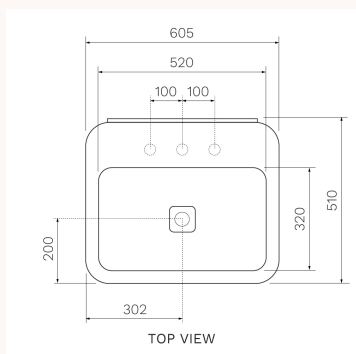

Cameo Bench Basin (60x50x14H)

VA320, VA320.01, VA320.02, VA320.22, VA320.91, VA320.92, VA320.93, VA320.94, VA320.95, VA320.96, VA321, VA321.01, VA321.02, VA321.22, VA321.91, VA321.92, VA321.93, VA321.94, VA321.95, VA321.96

The Cameo 600 x 500 Bench Basin offers a unique design, distinguished by the basin tops' perimeter and [hidden overflow](#). A visual element that will frame associated items such as tapware and toiletries. Cameo offers design by Prospero Rasulo.

Cameo

Prospero Rasulo

605mm x 510mm x 140mm

Material

Tap Hole Options

Capacity

Overflow

Waste Outlet