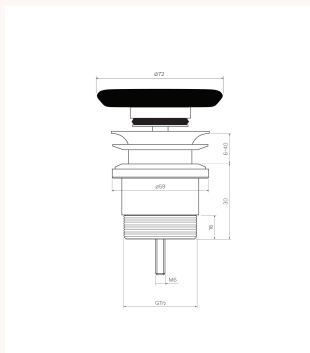

Valdama Flat Clic-Clac Universal Waste with Ceramic Top

VA3240, VA3240.01, VA3240.02.02, VA3240.22.02, VA3240.90.46, VA3240.91.41, VA3240.92.41, VA3240.93, VA3240.94.41, VA3240.95, VA3240.96

The Valdama Ceramic Flat Top Clic-Clac Waste is designed to be used with all Valdama Basin ranges except for the Cameo Collection. This Valdama Clic-Clac Waste is not compatible with Cameo Basins.

WxDxH

72mm x 72mm x 64-72mm

Colour / Finish

Material

Brass | Ceramic

Plug & Waste Size

32-40mm

Waste Outlet

40mm

Warranty

1 Year Warranty

Availability

Stocked Item

Features:

Suitable for 32mm and 40mm basins. Suitable for all Valdama Basins except the Cameo Collection.

Function: