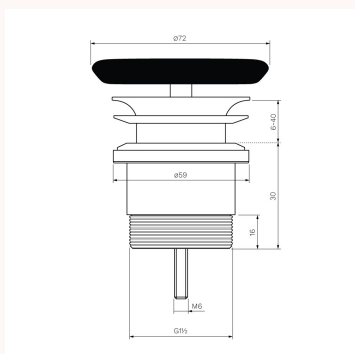

Product type

Plug & Waste

Brand

Valdama

Range

Design

Designers

PARISI Design Team

WxDxH

72mm x 72mm x 64-72mm

Colour / Finish