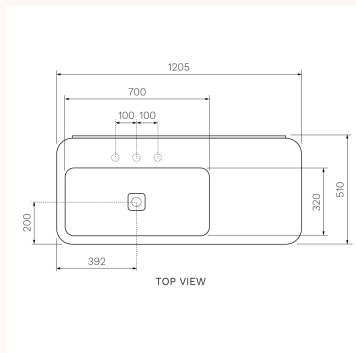

Cameo Wall Basin (120x50x14H)

VA350/S, VA351/S.01, VA350/S.02, VA350/S.22, VA350/S.91, VA350/S.92, VA350/S.93, VA350/S.94, VA350/S.95, VA350/S.96, VA351/S, VA351/S.01, VA351/S.02, VA351/S.22, VA351/S.91, VA351/S.92, VA351/S.93, VA351/S.94, VA351/S.95, VA351/S.96

The Cameo 1200 x 500 Wall Basin offers a unique design, distinguished by the basin tops' perimeter. A visual element that will frame associated items such as tapware and toiletries. Cameo offers design by Prospero Rasulo.

Collection

Designers

1205mm x 510mm x 140mm

Material

Tap Hole Options

Capacity

Overflow

Waste Outlet