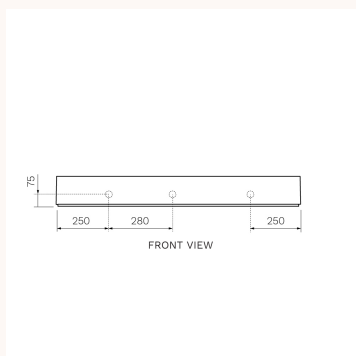

Cameo Wall Basin (120x50x14H)

VA350/S, VA351/S.01, VA350/S.02, VA350/S.22, VA350/S.91, VA350/S.92, VA350/S.93, VA350/S.94, VA350/S.95, VA350/S.96, VA351/S, VA351/S.01, VA351/S.02, VA351/S.22, VA351/S.91, VA351/S.92, VA351/S.93, VA351/S.94, VA351/S.95, VA351/S.96

The Cameo 1200 x 500 Wall Basin offers a unique design, distinguished by the basin tops' perimeter. A visual element that will frame associated items such as tapware and toiletries. Cameo offers design by Prospero Rasulo.

Collection

Designers

1205mm x 510mm x 140mm

Material

Tap Hole Options

Capacity

Overflow

Waste Outlet