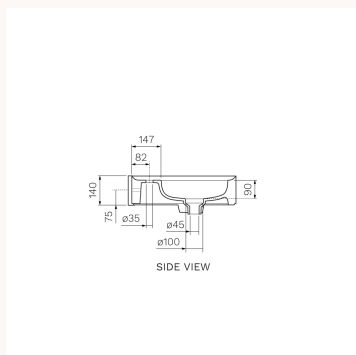

Cameo Wall Basin (120x50x14H)

VA350/S, VA351/S.01, VA350/S.02, VA350/S.22, VA350/S.91, VA350/S.92, VA350/S.93, VA350/S.94, VA350/S.95, VA350/S.96, VA351/S, VA351/S.01, VA351/S.02, VA351/S.22, VA351/S.91, VA351/S.92, VA351/S.93, VA351/S.94, VA351/S.95, VA351/S.96

The Cameo 1200 x 500 Wall Basin offers a unique design, distinguished by the basin tops' perimeter. A visual element that will frame associated items such as tapware and toiletries. Cameo offers design by Prospero Rasulo.

Collection

Designers

1205mm x 510mm x 140mm

Material

Tap Hole Options

Capacity

Overflow

Waste Outlet

Ceramic

No Tap Hole | 1 Tap Hole

10 Litres

Hidden Overflow System

32mm | 40mm Clic-Clac waste with square ceramic plug included.

Origin

Warranty

Availability