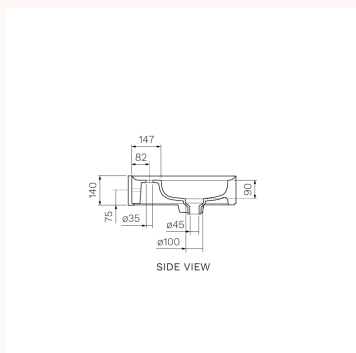

Cameo Bench Basin (120x50x14H)

VA350, VA350.01, VA350.02, VA350.22, VA350.91, VA350.91, VA350.92, VA350.92, VA350.93, VA350.94, VA350.95, VA350.96, VA351, VA351.01, VA351.02, VA351.22, VA351.91, VA351.91, VA351.92, VA351.93, VA351.94, VA351.95, VA351.96

The Cameo 1200 x 500 Bench Basin offers a unique design, distinguished by the basin tops' perimeter. A visual element that will frame associated items such as tapware and toiletries. Cameo offers design by Prospero Rasulo.

Capacity

Overflow

Waste Outlet

Ceramic

No Tap Hole | 1 Tap Hole

10 Litres

Hidden Overflow System

32mm | 40mm Clic-Clac waste with square ceramic plug included.