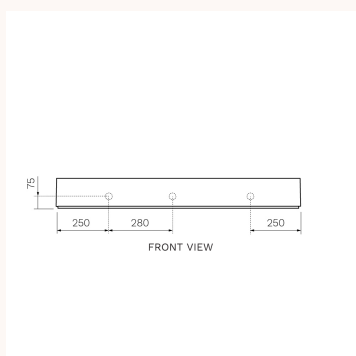

Cameo Bench Basin (120x50x14H)

VA350, VA350.01, VA350.02, VA350.22, VA350.91, VA350.91, VA350.92, VA350.92, VA350.93, VA350.94, VA350.95, VA350.96, VA351, VA351.01, VA351.02, VA351.22, VA351.91, VA351.91, VA351.92, VA351.93, VA351.94, VA351.95, VA351.96

The Cameo 1200 x 500 Bench Basin offers a unique design, distinguished by the basin tops' perimeter. A visual element that will frame associated items such as tapware and toiletries. Cameo offers design by Prospero Rasulo.