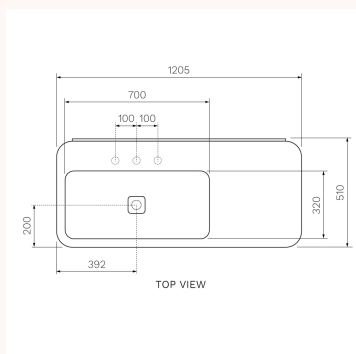

Cameo Bench Basin (120x50x14H)

VA350, VA350.01, VA350.02, VA350.22, VA350.91, VA350.91, VA350.92, VA350.92, VA350.93, VA350.94, VA350.95, VA350.96, VA351, VA351.01, VA351.02, VA351.22, VA351.91, VA351.91, VA351.92, VA351.93, VA351.94, VA351.95, VA351.96

The Cameo 1200 x 500 Bench Basin offers a unique design, distinguished by the basin tops' perimeter. A visual element that will frame associated items such as tapware and toiletries. Cameo offers design by Prospero Rasulo.

Capacity

Overflow

Waste Outlet

Ceramic

No Tap Hole | 1 Tap Hole

10 Litres

Hidden Overflow System

32mm | 40mm Clic-Clac waste with square ceramic plug included.