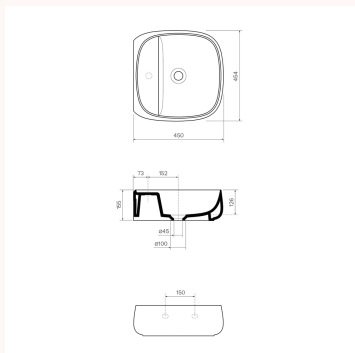

Seed Wall Basin (45x45x15H)

VA440, VA440.01, VA440.02, VA440.22, VA440.90, VA440.91, VA440.92, VA440.93, VA440.94, VA440.95, VA440.96, VA441, VA441.01, VA441.02, VA441.22, VA441.90, VA441.91, VA441.92, VA441.93, VA441.94, VA441.95, VA441.96

The Seed 450 x 450 Wall Basin is born from the idea of a seed that generates a form when fed. This vessel's unique design allows Seed to accompany any bathroom composition.

Product type

Basins

Brand

Valdama

Collection

Seed

Designers

Prospero Rasulo

WxDxH

454mm x 450mm x 155mm

Colour / Finish

Material