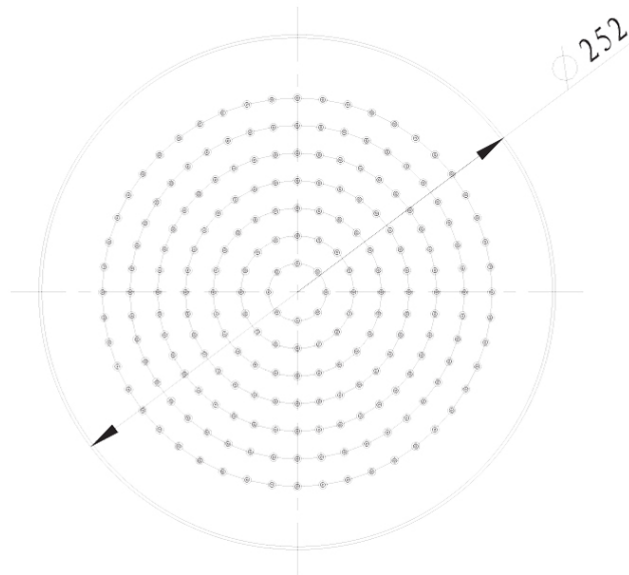

*Please visit argentaust.com.au/warranty to view the full warranty

Note: All dimensions are in millimetres and are subject to normal manufacturing variations. Always use the physical product measurements for cut-outs and rough-ins as the technical details shown may differ from the actual product. Use acetic cured silicone sealant. Do not use epoxy type adhesives. Clean with damp cloth. Do not use abrasive cleaners, liquids or pastes.