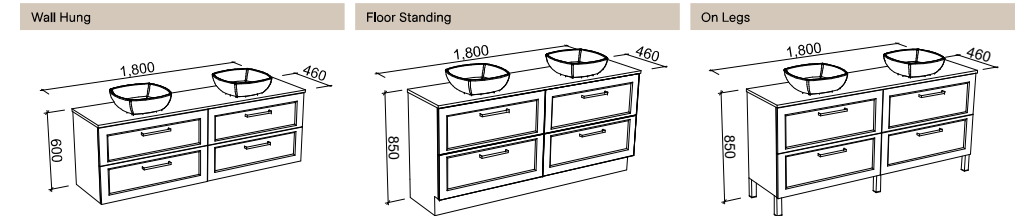

WASHINGTON 1800mm DOUBLE BOWL

CABINET WITH	SKU	RRP	CABINET WITH	SKU	RRP	CABINET WITH	SKU	RRP
Regal Mineral Composite Top	WAS-V-1800-D-REG-W	$4,122	Regal Mineral Composite Top	WAS-V-1800-D-REG-F	$4,396	Regal Mineral Composite Top	WAS-V-1800-D-REG-L	$4,588
20mm SilkSurface Top with White Gloss Ceramic Above Counter Basin	WAS-V-1800-D-SSA-W	$4,514	20mm SilkSurface Top with White Gloss Ceramic Above Counter Basin	WAS-V-1800-D-SSA-F	$4,786	20mm SilkSurface Top with White Gloss Ceramic Above Counter Basin	WAS-V-1800-D-SSA-L	$4,979
20mm SilkSurface Top with White Gloss Ceramic Under Counter Basin	WAS-V-1800-D-SSU-W	$4,514	20mm SilkSurface Top with White Gloss Ceramic Under Counter Basin	WAS-V-1800-D-SSU-F	$4,786	20mm SilkSurface Top with White Gloss Ceramic Under Counter Basin	WAS-V-1800-D-SSU-L	$4,979
60mm SilkSurface Freedom Top with White Gloss Ceramic Above Counter Basin	WAS-V-1800-D-FRA-W	$5,037	60mm SilkSurface Freedom Top with White Gloss Ceramic Above Counter Basin	WAS-V-1800-D-FRA-F	$5,310	60mm SilkSurface Freedom Top with White Gloss Ceramic Above Counter Basin	WAS-V-1800-D-FRA-L	$5,502
60mm SilkSurface Freedom Top with White Gloss Ceramic Under Counter Basin	WAS-V-1800-D-FRU-W	$5,037	60mm SilkSurface Freedom Top with White Gloss Ceramic Under Counter Basin	WAS-V-1800-D-FRU-F	$5,310	60mm SilkSurface Freedom Top with White Gloss Ceramic Under Counter Basin	WAS-V-1800-D-FRU-L	$5,502
No Top	WAS-VCO-1800-D-X-W	$2,357	No Top	WAS-VCO-1800-D-X-F	$2,629	No Top	WAS-VCO-1800-D-X-L	$2,823