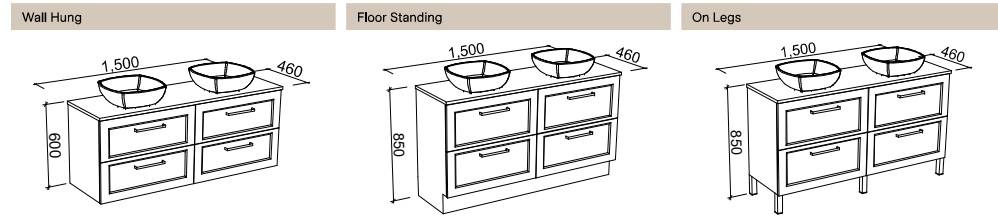

Washington

G GOLD INCLUSIONS

WASHINGTON 1500mm DOUBLE BOWL

CABINET WITH	SKU	RRP	CABINET WITH	SKU	RRP	CABINET WITH	SKU	RRP
Regal Mineral Composite Top	WAS-V-1500-D-REG-W	$3,241	Regal Mineral Composite Top	WAS-V-1500-D-REG-F	$3,455	Regal Mineral Composite Top	WAS-V-1500-D-REG-L	$3,648
Alpha Ceramic Top	WAS-V-1500-D-APH-W	$3,241	Alpha Ceramic Top	WAS-V-1500-D-APH-F	$3,575	Alpha Ceramic Top	WAS-V-1500-D-APH-L	$3,768
Haven Dolomite Top	WAS-V-1500-D-HVN-W	$3,241	Haven Dolomite Top	WAS-V-1500-D-HVN-F	$3,455	Haven Dolomite Top	WAS-V-1500-D-HVN-L	$3,648
20mm SilkSurface Top with White Gloss Ceramic Above Counter Basin	WAS-V-1500-D-SSA-W	$3,853	20mm SilkSurface Top with White Gloss Ceramic Above Counter Basin	WAS-V-1500-D-SSA-F	$4,068	20mm SilkSurface Top with White Gloss Ceramic Above Counter Basin	WAS-V-1500-D-SSA-L	$4,261
20mm SilkSurface Top with White Gloss Ceramic Under Counter Basin	WAS-V-1500-D-SSU-W	$3,853	20mm SilkSurface Top with White Gloss Ceramic Under Counter Basin	WAS-V-1500-D-SSU-F	$4,068	20mm SilkSurface Top with White Gloss Ceramic Under Counter Basin	WAS-V-1500-D-SSU-L	$4,261
60mm SilkSurface Freedom Top with White Gloss Ceramic Above Counter Basin	WAS-V-1500-D-FRA-W	$4,316	60mm SilkSurface Freedom Top with White Gloss Ceramic Above Counter Basin	WAS-V-1500-D-FRA-F	$4,530	60mm SilkSurface Freedom Top with White Gloss Ceramic Above Counter Basin	WAS-V-1500-D-FRA-L	$4,723
60mm SilkSurface Freedom Top with White Gloss Ceramic Under Counter Basin	WAS-V-1500-D-FRU-W	$4,316	60mm SilkSurface Freedom Top with White Gloss Ceramic Under Counter Basin	WAS-V-1500-D-FRU-F	$4,530	60mm SilkSurface Freedom Top with White Gloss Ceramic Under Counter Basin	WAS-V-1500-D-FRU-L	$4,723
No Top	WAS-VCO-1500-D-X-W	$1,799	No Top	WAS-VCO-1500-D-X-F	$2,014	No Top	WAS-VCO-1500-D-X-L	$2,208

Washington

G GOLD INCLUSIONS