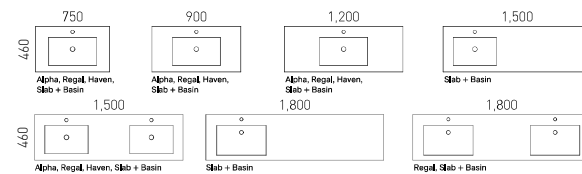

Washington

G GOLD INCLUSIONS

Elevate the style of your bathroom with the Washington vanity, blending traditional elegance with modern design through its 6mm deep routed fronts. Choose from our wide selection of paint colours or opt for a custom colour to achieve a unique look (additional charges apply).

Available in wall hung, floor standing and on legs.

- Top options include:
 - 20mm integrated tops - Alpha*, Regal* and Haven*
 - 20mm SilkSurface slab top with above or under counter basin/s
 - 60mm SilkSurface Freedom slab top with above counter basin/s
- Cabinet options include:
 - Painted only