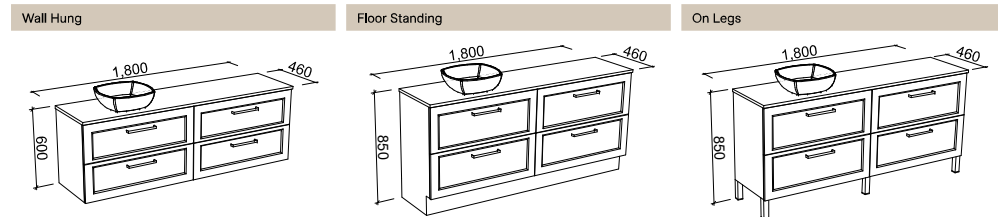

WASHINGTON 1800mm OFFSET BOWL

CABINET WITH	SKU	RRP	CABINET WITH	SKU	RRP	CABINET WITH	SKU	RRP
20mm SilkSurface Top with White Gloss Ceramic Above Counter Basin Left-hand Offset	WAS-V-1800-L-SSA-W	$4,015	20mm SilkSurface Top with White Gloss Ceramic Above Counter Basin Left-hand Offset	WAS-V-1800-L-SSA-F	$4,299	20mm SilkSurface Top with White Gloss Ceramic Above Counter Basin Left-hand Offset	WAS-V-1800-L-SSA-L	$4,491
20mm SilkSurface Top with White Gloss Ceramic Under Counter Basin Left-hand Offset	WAS-V-1800-L-SSU-W	$4,015	20mm SilkSurface Top with White Gloss Ceramic Under Counter Basin Left-hand Offset	WAS-V-1800-L-SSU-F	$4,299	20mm SilkSurface Top with White Gloss Ceramic Under Counter Basin Left-hand Offset	WAS-V-1800-L-SSU-L	$4,491
60mm SilkSurface Freedom Top with White Gloss Ceramic Above Counter Basin Left-hand Offset	WAS-V-1800-L-FRA-W	$4,539	60mm SilkSurface Freedom Top with White Gloss Ceramic Above Counter Basin Left-hand Offset	WAS-V-1800-L-FRA-F	$4,823	60mm SilkSurface Freedom Top with White Gloss Ceramic Above Counter Basin Left-hand Offset	WAS-V-1800-L-FRA-L	$5,015
60mm SilkSurface Freedom Top with White Gloss Ceramic Under Counter Basin Left-hand Offset	WAS-V-1800-L-FRU-W	$4,539	60mm SilkSurface Freedom Top with White Gloss Ceramic Under Counter Basin Left-hand Offset	WAS-V-1800-L-FRU-F	$4,823	60mm SilkSurface Freedom Top with White Gloss Ceramic Under Counter Basin Left-hand Offset	WAS-V-1800-L-FRU-L	$5,015
No Top Left-hand Offset	WAS-VCO-1800-L-X-W	$2,098	No Top Left-hand Offset	WAS-VCO-1800-L-X-F	$2,381	No Top Left-hand Offset	WAS-VCO-1800-L-X-L	$2,574