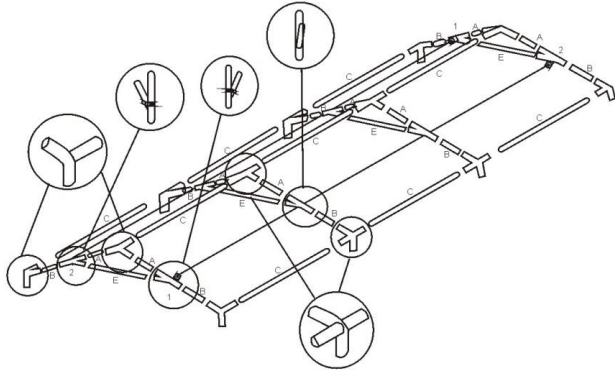

Party Tent 6 X 6 M

-Parts List-

Quantity		
8	A 	Rafter ϕ 38mm
8	B 	Rafter ϕ 38mm
9	C 	Apex and eave pole ϕ 38mm
8	D 	Leg ϕ 38mm
4	E 	Ruggedized tube ϕ 32mm
6		3 way joint
6		4 way joint
8		Base plate
20		Peg
36		Bungee
4		Guy lines
1		Roof
2		Wall panel
1		End panel
1		End panel
2	1 	3 way joint
2	2 	3 way joint
4		3 way joint
2		Steel rope

1

2

3

4