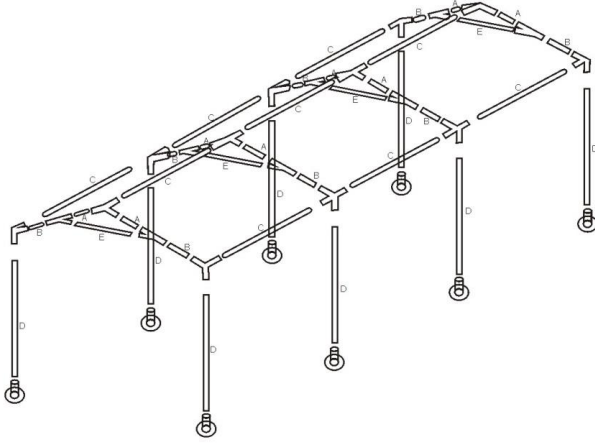

Party Tent 6 X 6 M

-Parts List-

Quantity		
8	A 	Rafter ϕ 38mm
8	B 	Rafter ϕ 38mm
9	C 	Apex and eave pole ϕ 38mm
8	D 	Leg ϕ 38mm
4	E 	Ruggedized tube ϕ 32mm
6		3 way joint
6		4 way joint
8		Base plate
20		Peg
36		Bungee
4		Guy lines
1		Roof
2		Wall panel
1		End panel
1		End panel
2	1 	3 way joint
2	2 	3 way joint
4		3 way joint
2		Steel rope

1

2

3

4