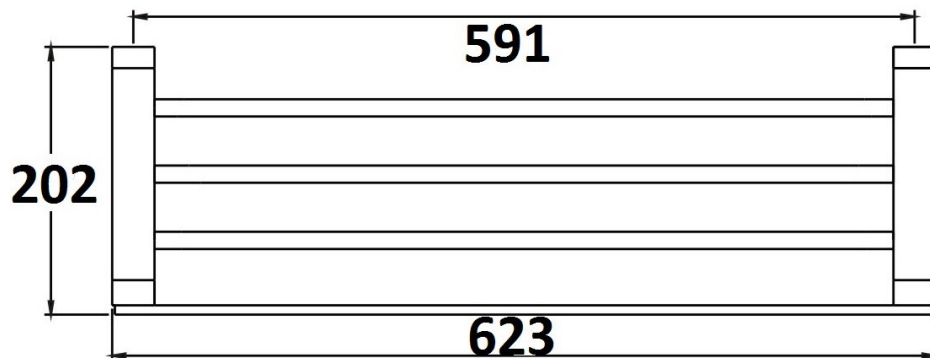

BATHROOMWARE

COVE TOWEL SHELF
GUNMETAL GREY

PRODUCT CODE : CVGMTS

CONSTRUCTION : SOLID BRASS

FINISH : GUNMETAL GREY PVD

WARRANTY : 10 YEAR REPLACEMENT WARRANTY