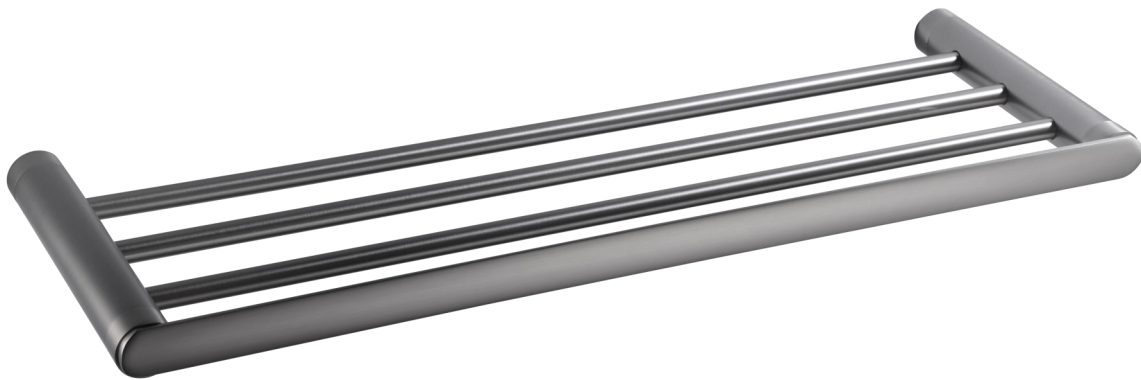

BATHROOMWARE

COVE TOWEL SHELF
GUNMETAL GREY

PRODUCT CODE : CVGMTS

CONSTRUCTION : SOLID BRASS

FINISH : GUNMETAL GREY PVD

WARRANTY : 10 YEAR REPLACEMENT WARRANTY