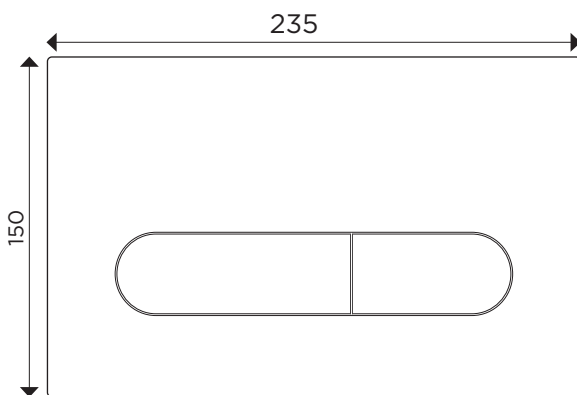

Eneo Button Set

EN04470.MB

Finish: Matte Black

Arcisan Flush Buttons have been designed to complement all our Arcisan sanitaryware and will fit the Arcisan cistern. Available in a range of colours, that will match your Arcisan tapware and accessories, the Eneo flush button is the piece to complete your bathroom.