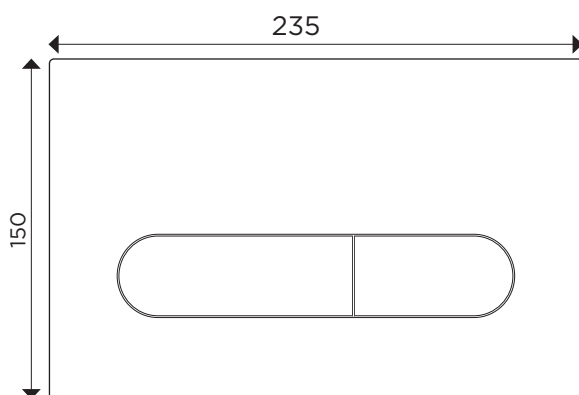

Eneo Button Set

EN04470.SN

Finish: Brushed Nickel

Arcisan Flush Buttons have been designed to complement all our Arcisan sanitaryware and will fit the Arcisan cistern. Available in a range of colours, that will match your Arcisan tapware and accessories, the Eneo flush button is the piece to complete your bathroom.