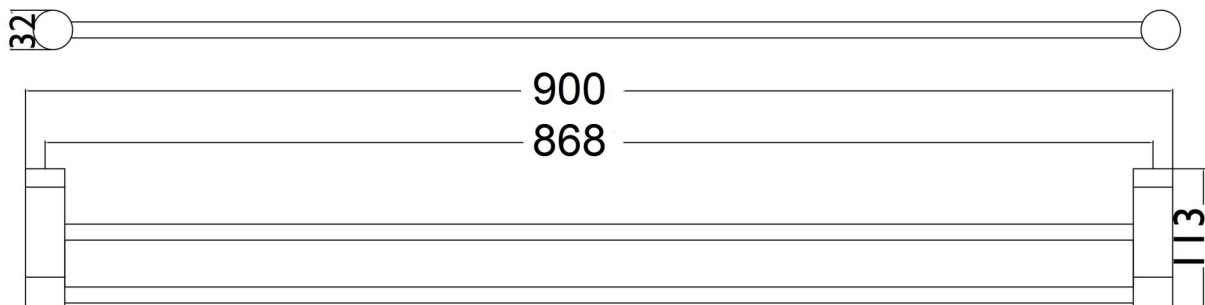

BATHROOMWARE

OASIS DOUBLE TOWEL RAIL 900mm
GUNMETAL GREY

PRODUCT CODE : HNOAGMDTR900

CONSTRUCTION : SOLID BRASS

FINISH : GUNMETAL GREY PVD

WARRANTY : 10 YEAR REPLACEMENT WARRANTY