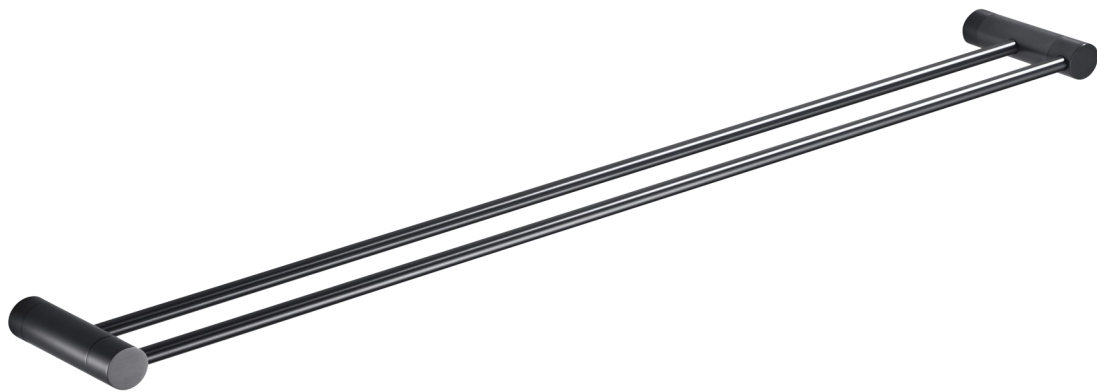

BATHROOMWARE

OASIS DOUBLE TOWEL RAIL 900mm
GUNMETAL GREY

PRODUCT CODE : HNOAGMDTR900

CONSTRUCTION : SOLID BRASS

FINISH : GUNMETAL GREY PVD

WARRANTY : 10 YEAR REPLACEMENT WARRANTY