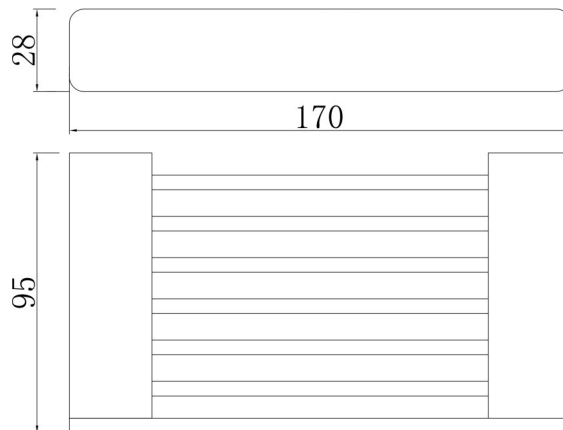

**BATHROOMWARE**

**SURFACE DELUXE SOAP DISH**  
**GUNMETAL GREY**

**PRODUCT CODE : HNPSGMDS**

**CONSTRUCTION : SOLID BRASS**

**FINISH : GUNMETAL GREY PVD**

**WARRANTY : 10 YEAR REPLACEMENT WARRANTY**