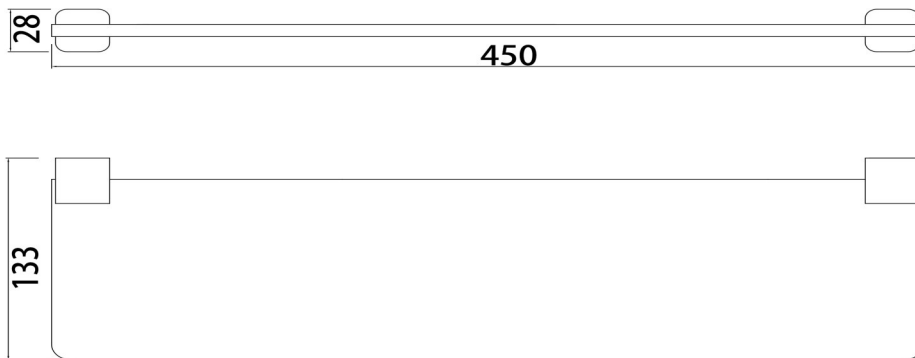

**BATHROOMWARE**

**SURFACE GLASS SHELF**  
**GUNMETAL GREY**

**PRODUCT CODE : HNPSGMGS**

**CONSTRUCTION : SOLID BRASS / TOUGHENED GLASS**

**FINISH : GUNMETAL GREY PVD**

**WARRANTY : 10 YEAR REPLACEMENT WARRANTY**