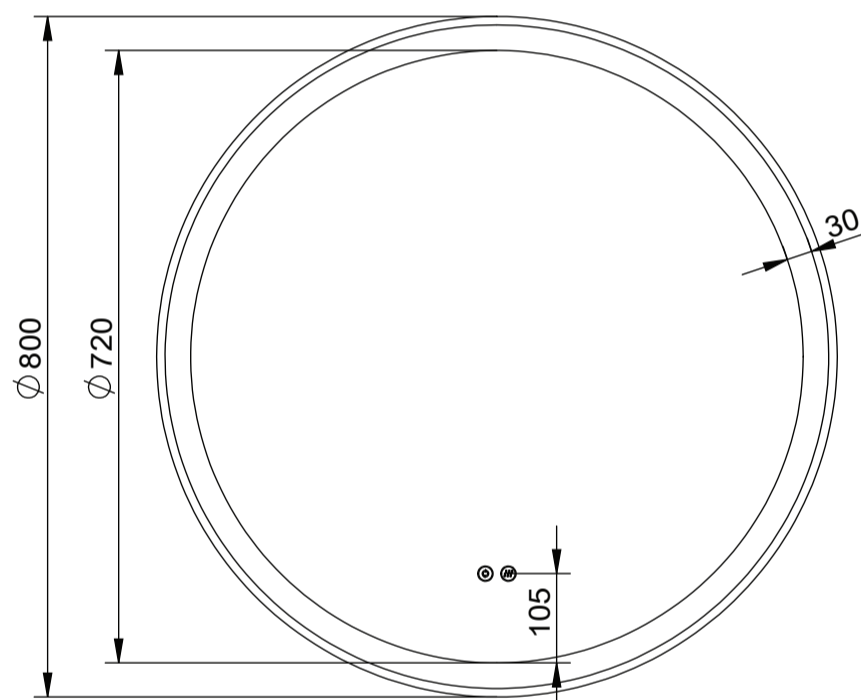

MDF Coloured Frame Options:

Chrome	☐
Matt Black	☒

WARRANTY
5 years

*Conditions apply

To clean this mirror, wipe it with a soft microfiber cloth or a lint free cloth that has been rinsed in warm water and wrung out well, then rub the mirror gently with a soft dry cloth.

PLEASE do not use glass or window cleaner, or other cleaners with chemical agents. These may damage the silver coating and brown marks can result.

Please confirm all particulars with your sales consultant or refer to our website for more information prior to purchase.