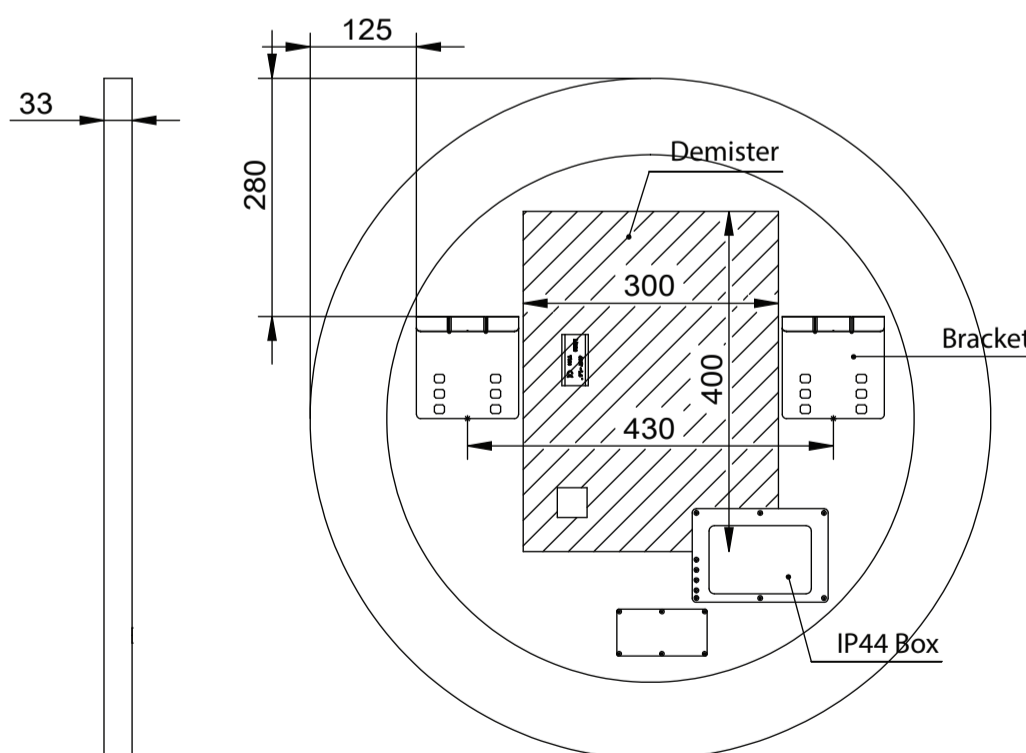

MDF Coloured Frame Options:

Chrome	☐
Matt Black	☒

WARRANTY
5 years

*Conditions apply

To clean this mirror, wipe it with a soft microfiber cloth or a lint free cloth that has been rinsed in warm water and wrung out well, then rub the mirror gently with a soft dry cloth.

PLEASE do not use glass or window cleaner, or other cleaners with chemical agents. These may damage the silver coating and brown marks can result.

Please confirm all particulars with your sales consultant or refer to our website for more information prior to purchase.