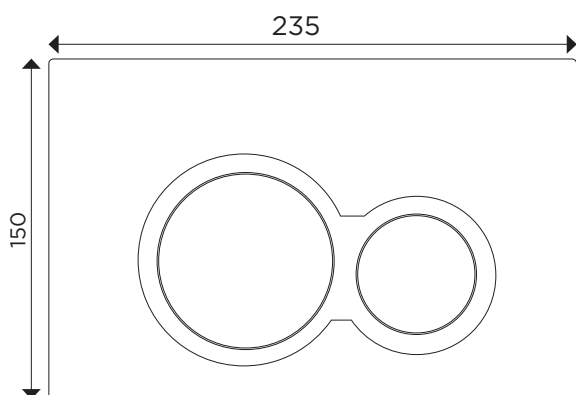

## Kibo Button Set

KB04470.BB

**Finish:** Brushed Brass

Arcisan Flush Buttons have been designed to complement all our Arcisan sanitaryware and will fit the Arcisan cistern. Available in a range of colours, that will match your Arcisan tapware and accessories, the Kibo flush button is the piece to complete your bathroom.