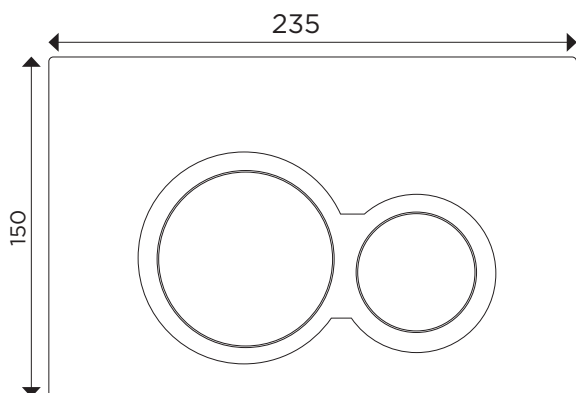

Kibo Button Set

KB04470.SN

Finish: Brushed Nickel

Arcisan Flush Buttons have been designed to complement all our Arcisan sanitaryware and will fit the Arcisan cistern. Available in a range of colours, that will match your Arcisan tapware and accessories, the Kibo flush button is the piece to complete your bathroom.