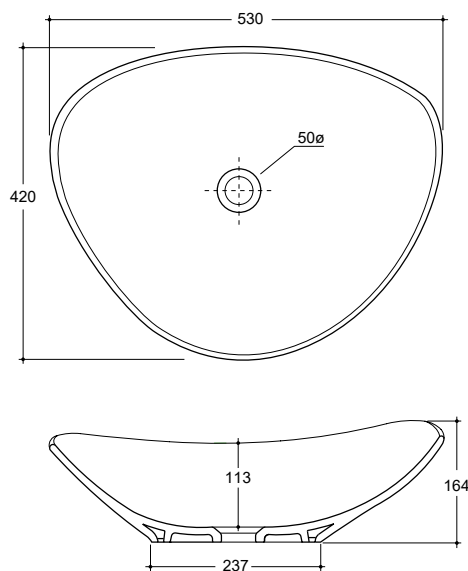

White, Standard colours +50%
Matte White
Gloss Black

Sinfonia available
stock line Matt Black

OVERFLOW & WASTE

32mm non-overflow plug and
waste not included.

RECOMMENDED PLUG & WASTE

SBW003

SINFONIA