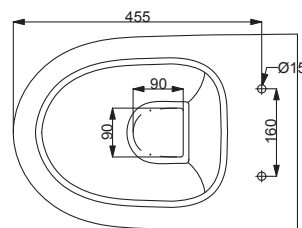

# MANHATTAN

STYLE

Wall Faced Pan

CODE

MAN002

WEIGHT

38.5 kg

COLOURS

White

INCLUSIONS

Connector, soft close seat and fixings included.

Rimless

Notes

Set out 110 mm (S-Trap)  
Suitable for S-Trap or P-Trap Installation.

Cleanmax nanotech anti-bacterial surface technology.

SIDE VIEW

FRONT VIEW

BACK VIEW

Note: All dimensions are in millimetres and subject to normal manufacturing variance. Studio Bagno Pty Ltd reserves the right to vary specifications at any time without notice. Date created: 18/03/21