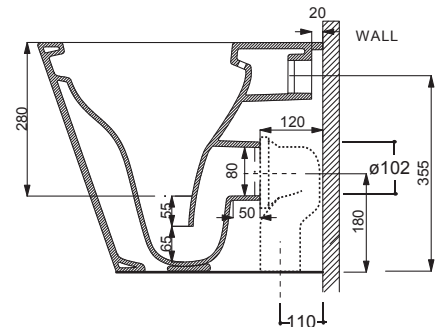

White

INCLUSIONS

Connector, soft close seat and fixings included.

Rimless

Notes

Set out 110 mm (S-Trap)  
Suitable for S-Trap or P-Trap Installation.

Cleanmax nanotech anti-bacterial surface technology.

SIDE VIEW

FRONT VIEW

BACK VIEW

Note: All dimensions are in millimetres and subject to normal manufacturing variance. Studio Bagno Pty Ltd reserves the right to vary specifications at any time without notice. Date created: 18/03/21