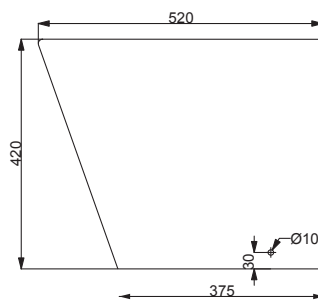

# MANHATTAN

STYLE

Wall Faced Pan

CODE

MAN002

WEIGHT

38.5 kg

COLOURS

White

INCLUSIONS

Connector, soft close seat and fixings included.

Rimless

Notes

Set out 110 mm (S-Trap)  
Suitable for S-Trap or P-Trap Installation.

Cleanmax nanotech anti-bacterial surface technology.

SIDE VIEW

FRONT VIEW

BACK VIEW

Note: All dimensions are in millimetres and subject to normal manufacturing variance. Studio Bagno Pty Ltd reserves the right to vary specifications at any time without notice. Date created: 18/03/21