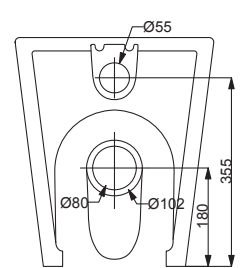

# MANHATTAN

STYLE

Wall Faced Pan

CODE

MAN002

WEIGHT

38.5 kg

COLOURS

White

INCLUSIONS

Connector, soft close seat and fixings included.

Rimless

Notes

Set out 110 mm (S-Trap)  
Suitable for S-Trap or P-Trap Installation.

Cleanmax nanotech anti-bacterial surface technology.

SIDE VIEW

FRONT VIEW

BACK VIEW

Note: All dimensions are in millimetres and subject to normal manufacturing variance. Studio Bagno Pty Ltd reserves the right to vary specifications at any time without notice. Date created: 18/03/21