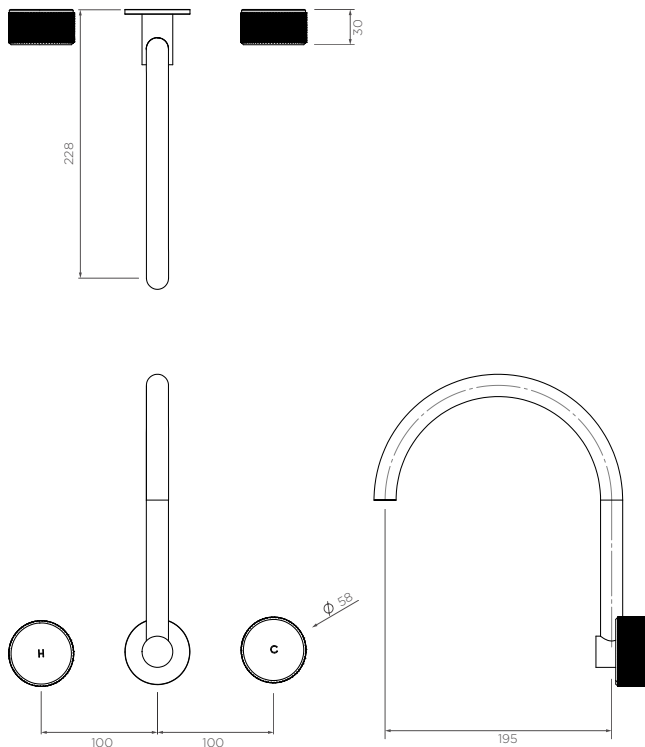

CARE AND MAINTENANCE

- All surfaces should be frequent cleaned with a mixture of mild, pH neutral soap and warm water with a soft cloth
- Do not use abrasive clothes, scouring pads on surfaces
- Do not use harsh cleaning agents i.e. cream cleaners or citrus based cleaners (*see cleaning leaflet for comprehensive list*)