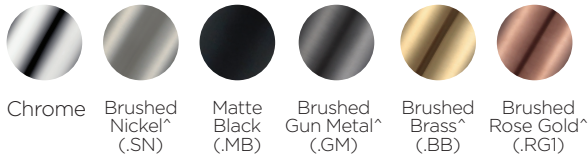

Vierra Wall Mount Kitchen or Laundry Set with Swivel Spout - 296 (h) x 220mm (proj)

RR018600

WELS: 5 star

Litre/min: 5L

WELS License / Reg No: 1483 / T37439

Finishes available:

Chrome Brushed Nickel[^] (.SN) Matte Black (.MB) Brushed Gun Metal[^] (.GM) Brushed Brass[^] (.BB) Brushed Rose Gold[^] (.RG1)