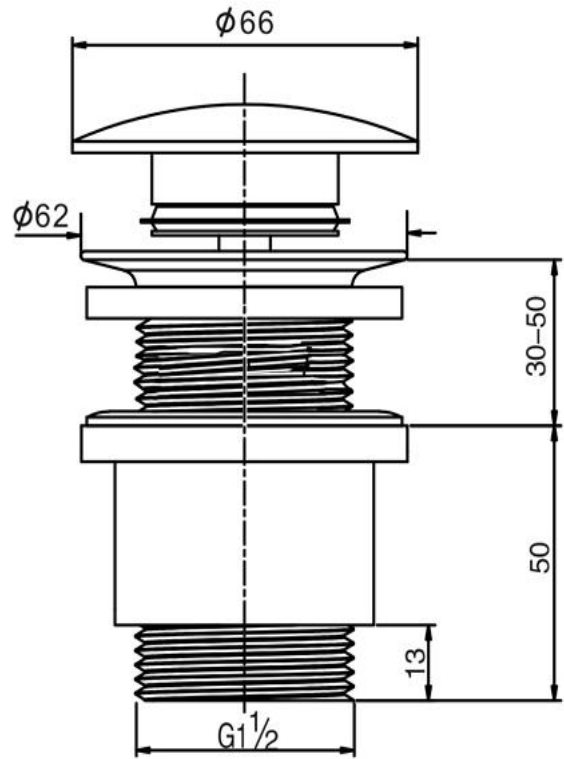

## 32MM POP-UP WASTE WITH CERAMIC COVER- NO OVERFLOW

Note: All dimensions are in millimeters and are subject to normal manufacturing variations (-/+).

Due to continuing improvement in design and performance of the products, we reserve to vary specifications without notice.