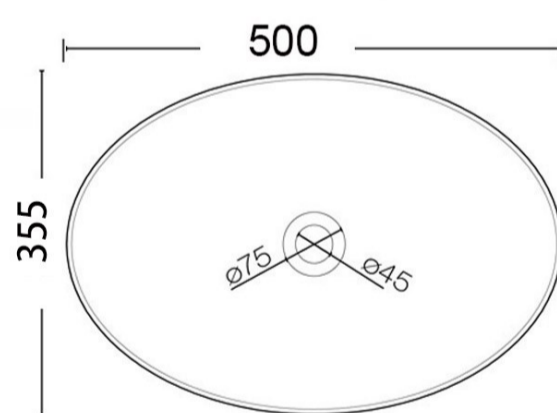

SANCERAMICA™

ACUTO

STYLE

BENCH/TOP MOUNT basin

COLOURS

Various finished available

OVERFLOW & WASTE

without overflow
waste not included

▲ vertical view

▲ front view

Units : MM

Note: All dimensions are in millimeters and are subject to normal manufacturing variations (-/+).

Due to continuing improvement in design and performance of the products, we reserve to vary specifications without notice