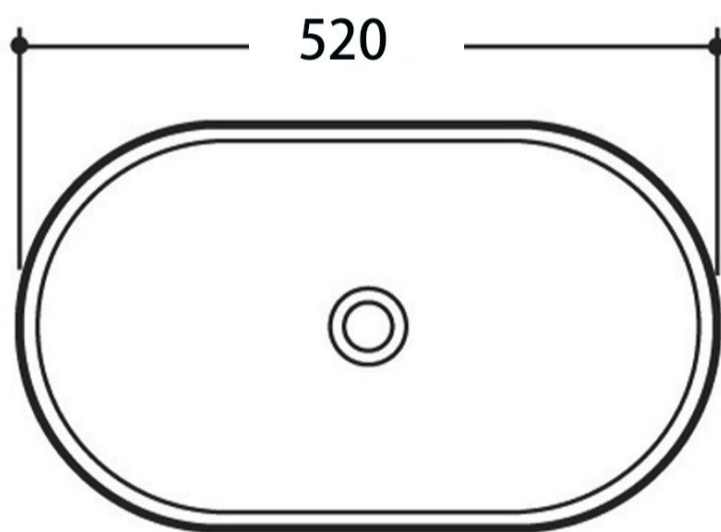

SANCERAMICA™

INDULGENCE

STYLE

Bench-top basin

COLOURS

Various finished available

OVERFLOW & WASTE

without overflow
waste not included.

▲ vertical view

▲ front view

Units : MM

Note: All dimensions are in millimeters and are subject to normal manufacturing variations (-/+).

Due to continuing improvement in design and performance of the products, we reserve to vary specifications without notice