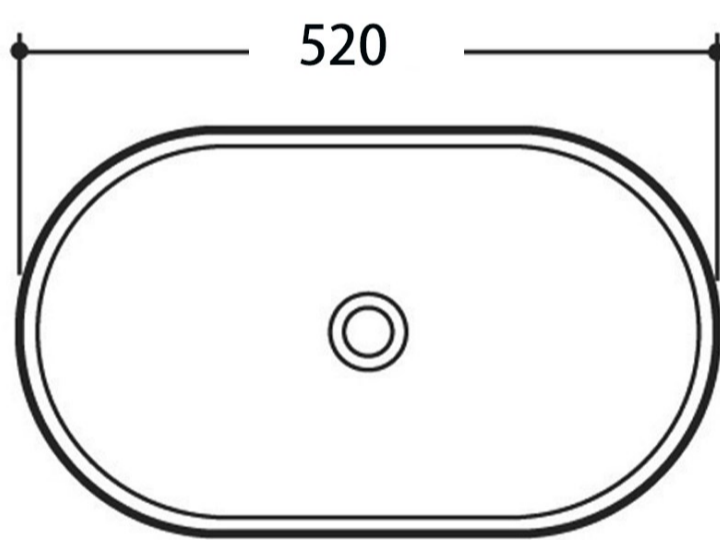

SANCERAMICA™

INDULGENCE

STYLE

Bench-top basin

COLOURS

Various finishes available

OVERFLOW & WASTE

without overflow
waste not included.

▲ vertical view

▲ front view

Units : MM

Note: All dimensions are in millimeters and are subject to normal manufacturing variations (-/+).

Due to continuing improvement in design and performance of the products, we reserve to vary specifications without notice