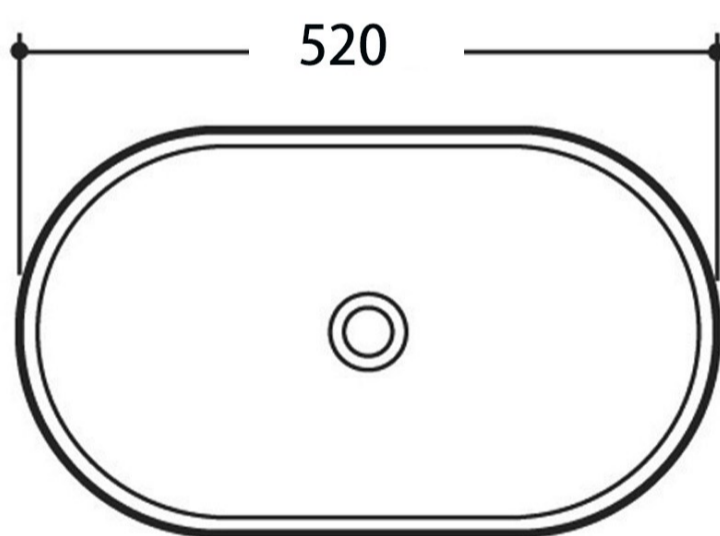

SANCERAMICA™

INDULGENCE

STYLE

Bench-top basin

.....
COLOURS

Various finished available

.....
OVERFLOW & WASTE

**without overflow
waste not included.**

▲ vertical view

▲ front view

Units : MM

Note: All dimensions are in millimeters and are subject to normal manufacturing variations (-/+).

Due to continuing improvement in design and performance of the products, we reserve to vary specifications without notice