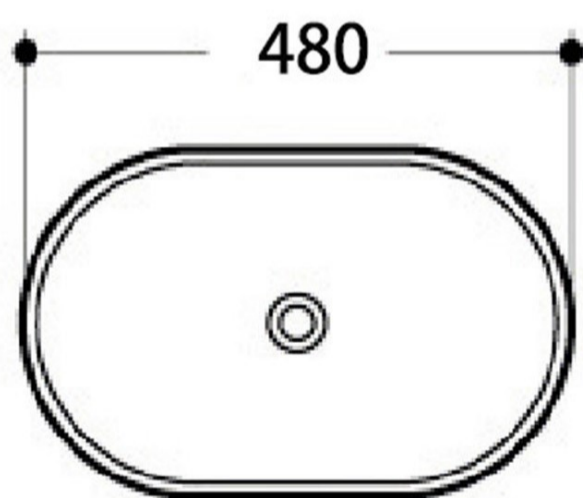

# SANCERAMICA™

OPAL

STYLE

BENCH/TOP MOUNT

COLOURS

Various finished available

OVERFLOW & WASTE

without overflow  
waste not included.

▲ vertical view

▲ front view

Units : MM

Note: All dimensions are in millimeters and are subject to normal manufacturing variations (-/+).

Due to continuing improvement in design and performance of the products, we reserve to vary specifications without notice