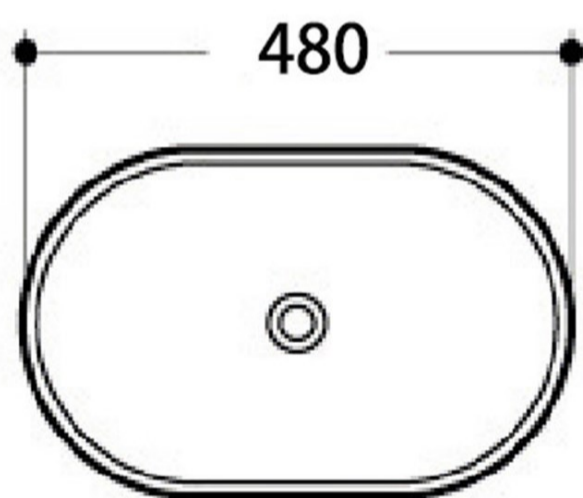

SANCERAMICA™

OPAL

STYLE

BENCH/TOP MOUNT

COLOURS

Various finished available

OVERFLOW & WASTE

without overflow

waste not included.

▲ vertical view

▲ front view

Units : MM

Note: All dimensions are in millimeters and are subject to normal manufacturing variations (-/+).

Due to continuing improvement in design and performance of the products, we reserve to vary specifications without notice