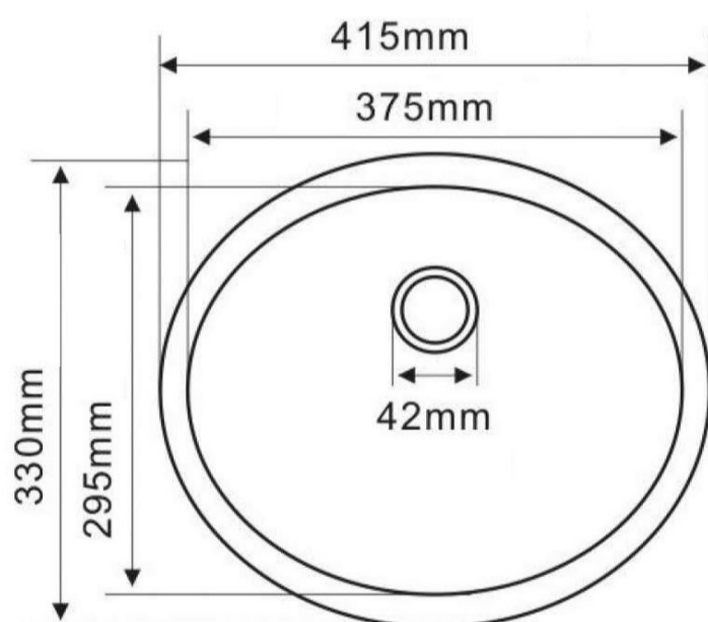

SANCERAMICA™

NEO
STYLE

Under mount basin

COLOURS

Various finished available

OVERFLOW & WASTE

with overflow

waste not included

▲ vertical view

▲ front view

Units : MM

Note: All dimensions are in millimeters and are subject to normal manufacturing variations (-/+).

Due to continuing improvement in design and performance of the products, we reserve to vary specifications without notice