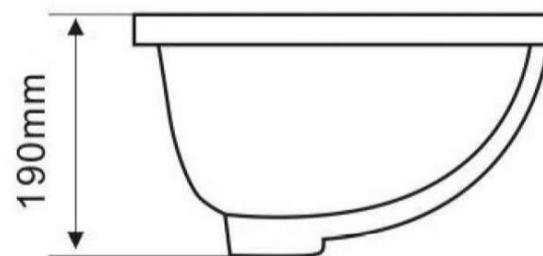

SANCERAMICA™

NEO
STYLE

Under mount basin

COLOURS

Various finished available

OVERFLOW & WASTE

with overflow

waste not included

▲ vertical view

▲ front view

Units : MM

Note: All dimensions are in millimeters and are subject to normal manufacturing variations (-/+).

Due to continuing improvement in design and performance of the products, we reserve to vary specifications without notice